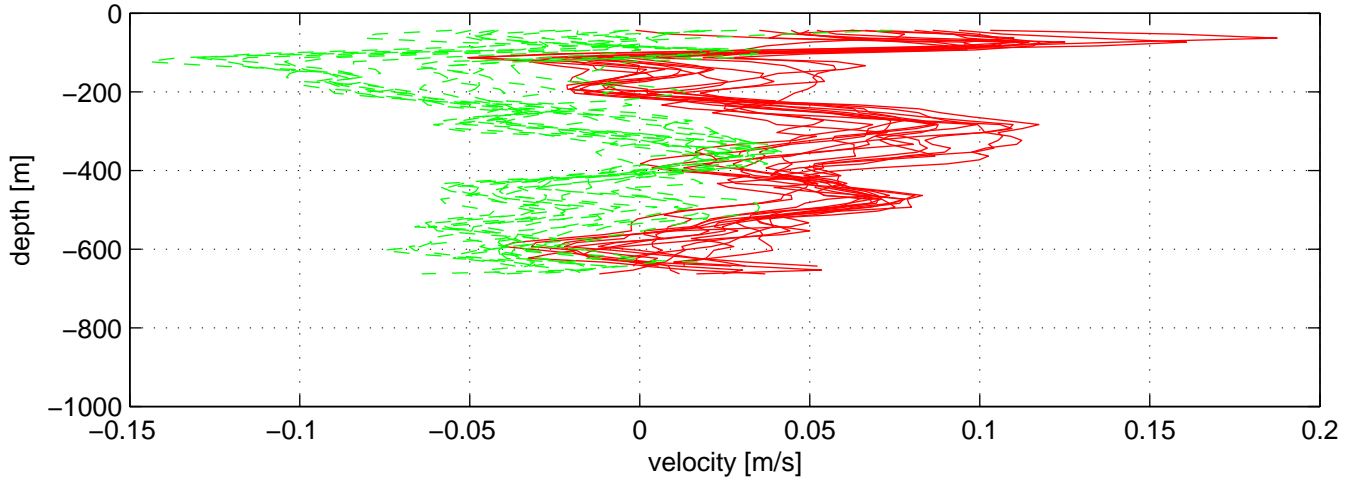

P16N station #171 (V7)

SADCP U(-r) and V(--g) profiles

ship nav (g.) start (bp) end (kp) SADCP (rp)