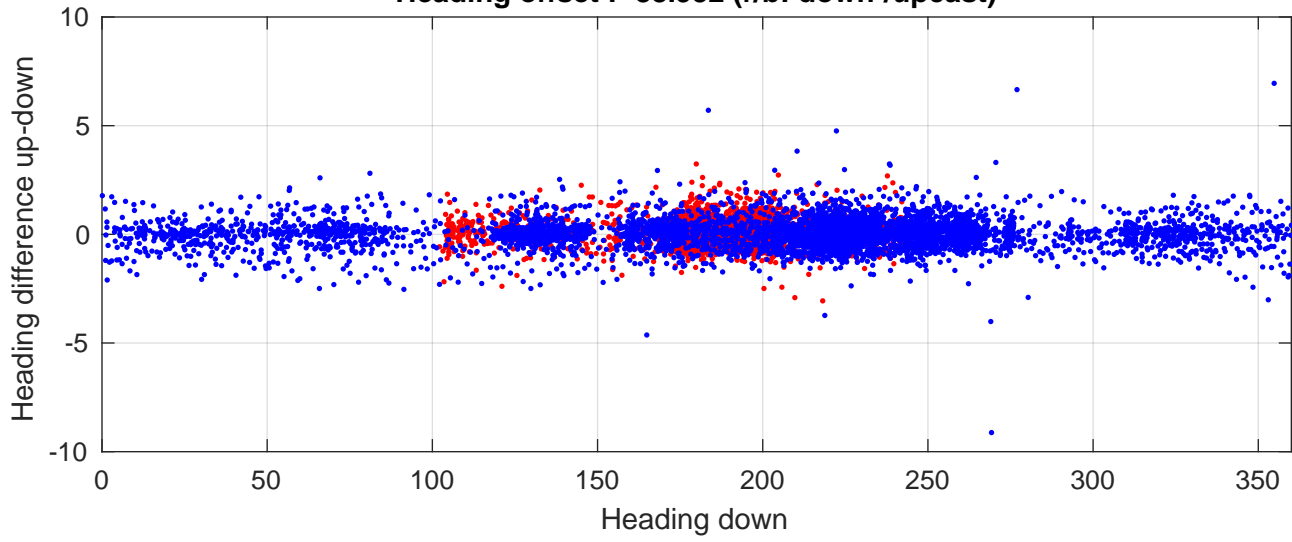

S4P station #53 (V8) Figure 6

Heading offset : -88.932 (r/b: down-/upcast)

Pitch offset : 2.1424

Roll offset : -2.5883