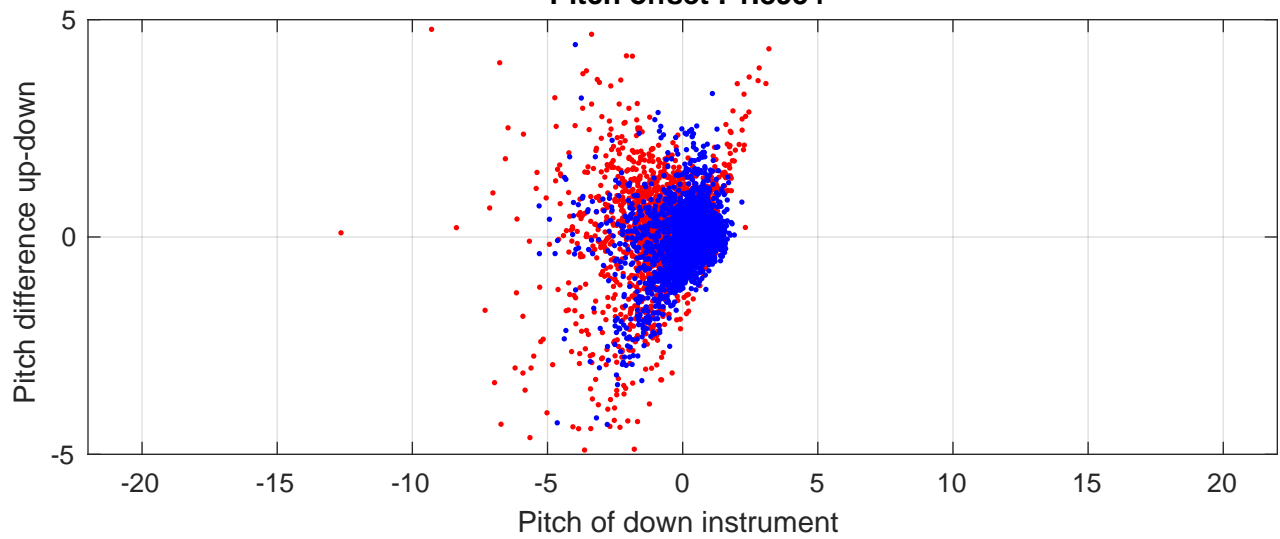

S4P station #8 (V8) Figure 6

Heading offset : -89.1101 (r/b: down/upcast)

Pitch offset : 1.8954

Roll offset : -3.2743