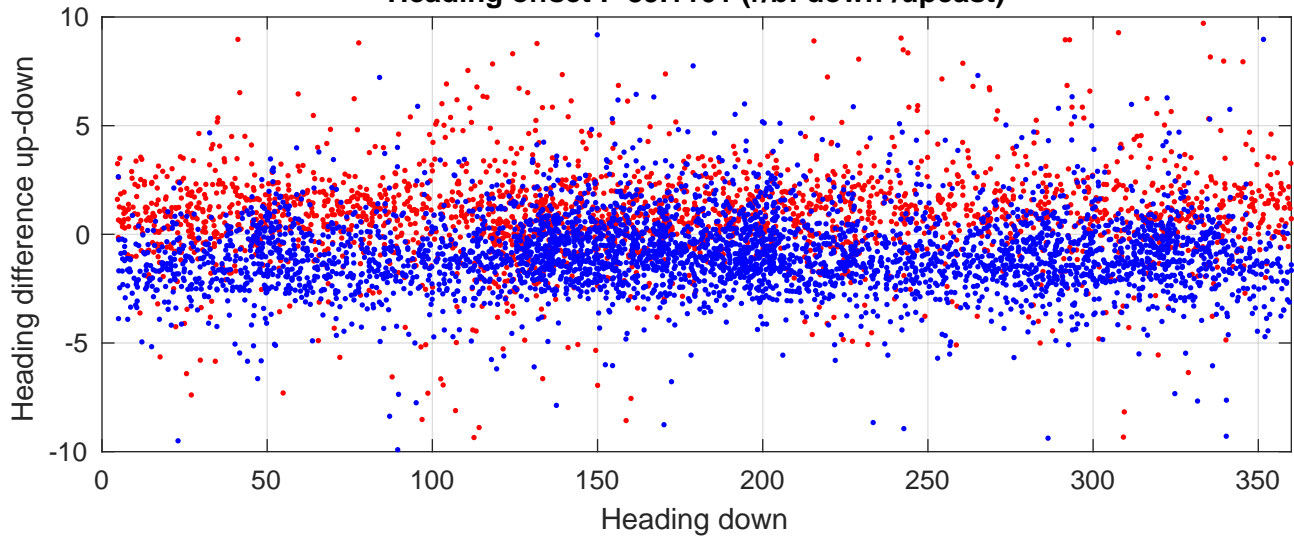

S4P station #8 (V8) Figure 6

Heading offset : -89.1101 (r/b: down/upcast)

Pitch offset : 1.8954

Roll offset : -3.2743