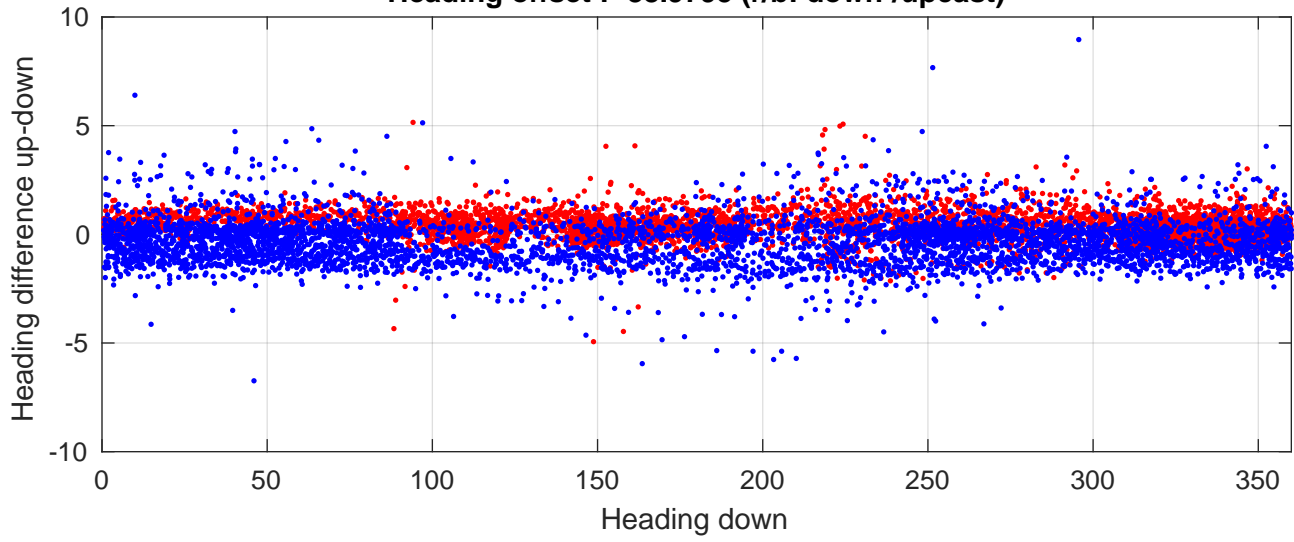

S4P station #94 (V8) Figure 6

Heading offset : -88.9795 (r/b: down/upcast)

Pitch offset : 1.9397

Roll offset : -3.0054