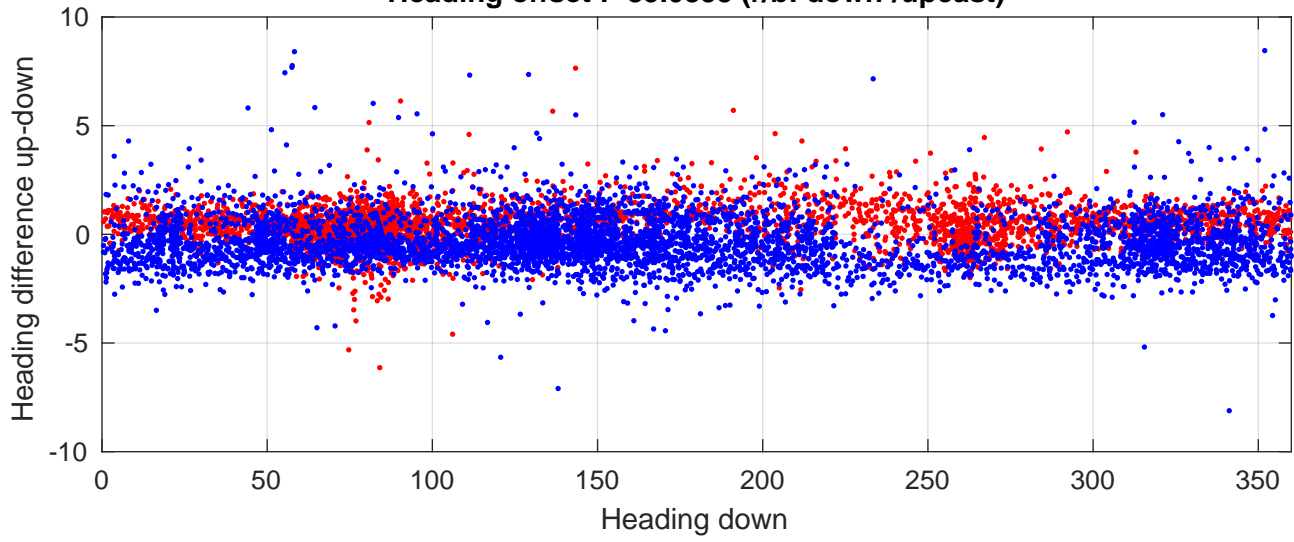

S4P station #60 (V8) Figure 6

Heading offset : -89.0853 (r/b: down/upcast)

Pitch offset : 1.9674

Roll offset : -2.9543