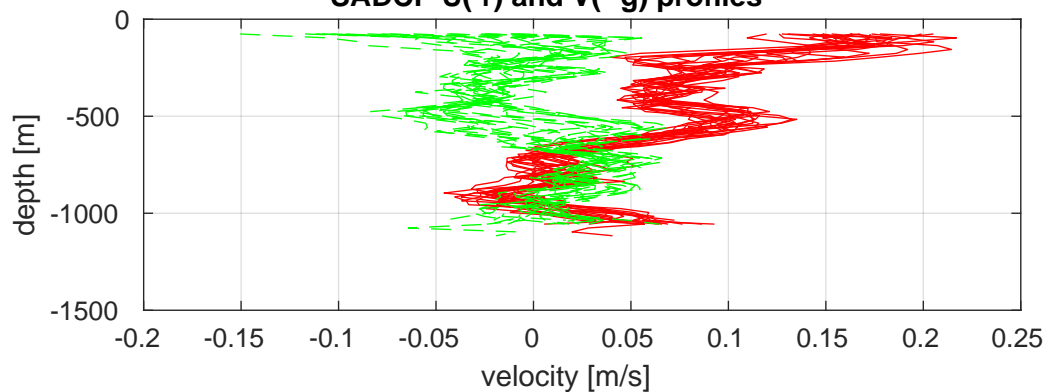

P06 station #240 (V2)
SADCP U(-r) and V(-g) profiles

ship nav (g.) start (bp) end (kp) SADCP (rp)