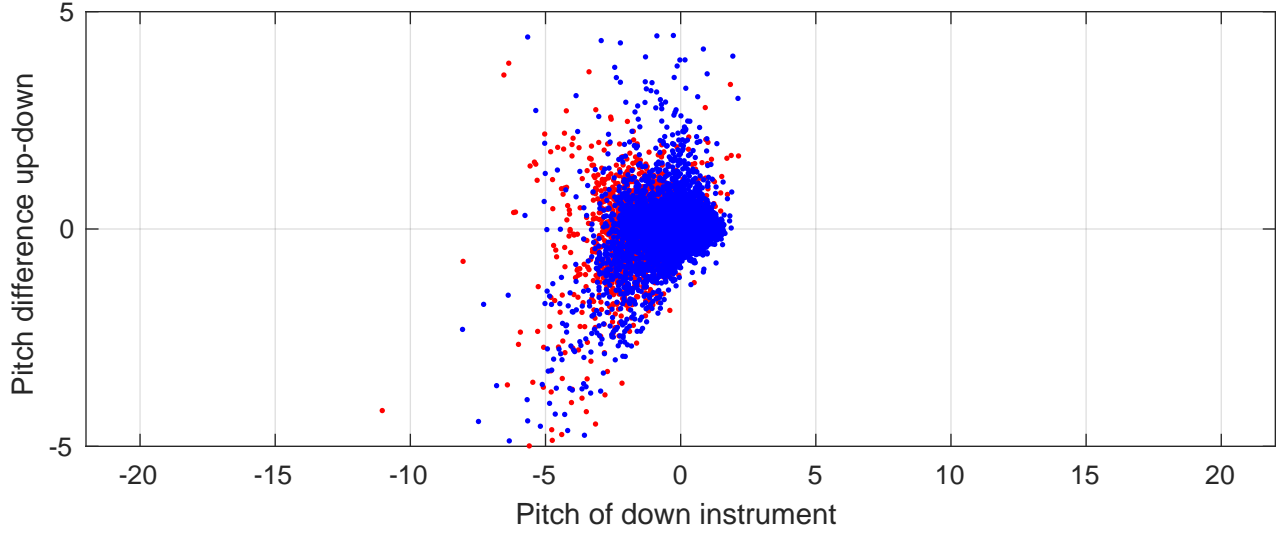

S4P station #115 (V8) Figure 6

Heading offset : -88.9676 (r/b: down/upcast)

Pitch offset : 1.9218

Roll offset : -3.1242