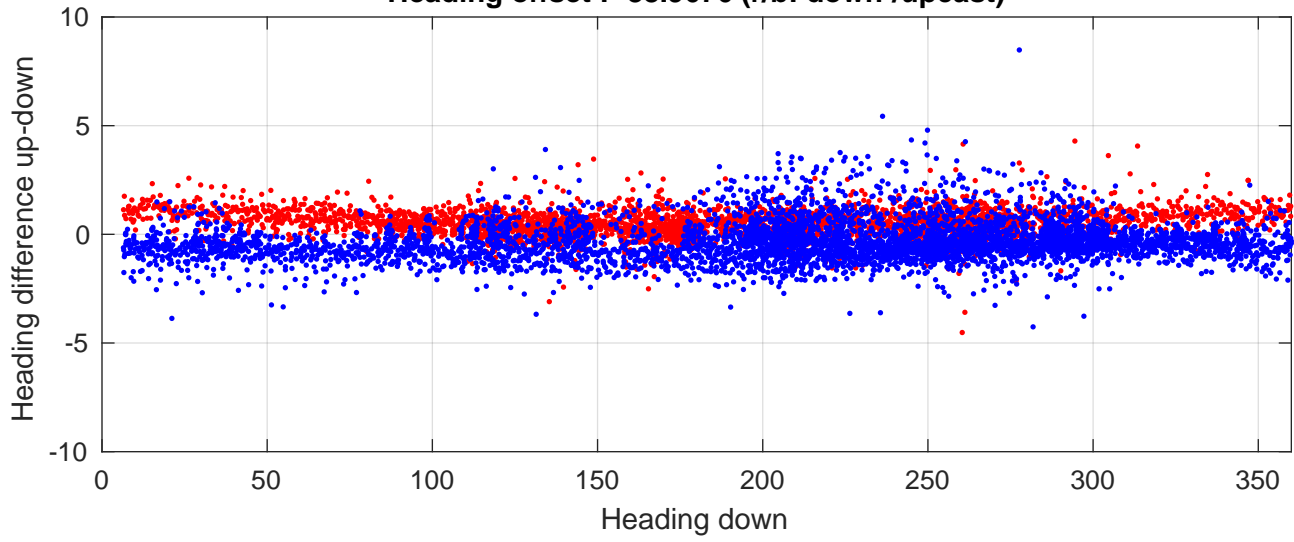

S4P station #115 (V8) Figure 6

Heading offset : -88.9676 (r/b: down/upcast)

Pitch offset : 1.9218

Roll offset : -3.1242