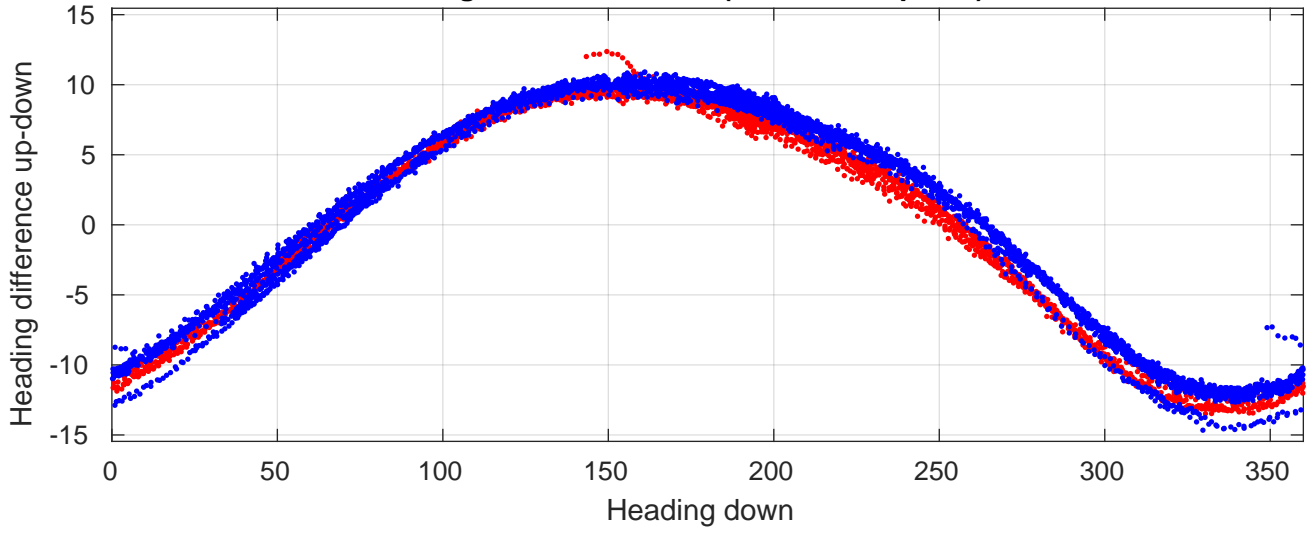

# P06 station #230 (V2) Figure 6

Heading offset : 158.9594 (r/b: down-/upcast)

Pitch offset : -0.25549

Roll offset : -0.6327