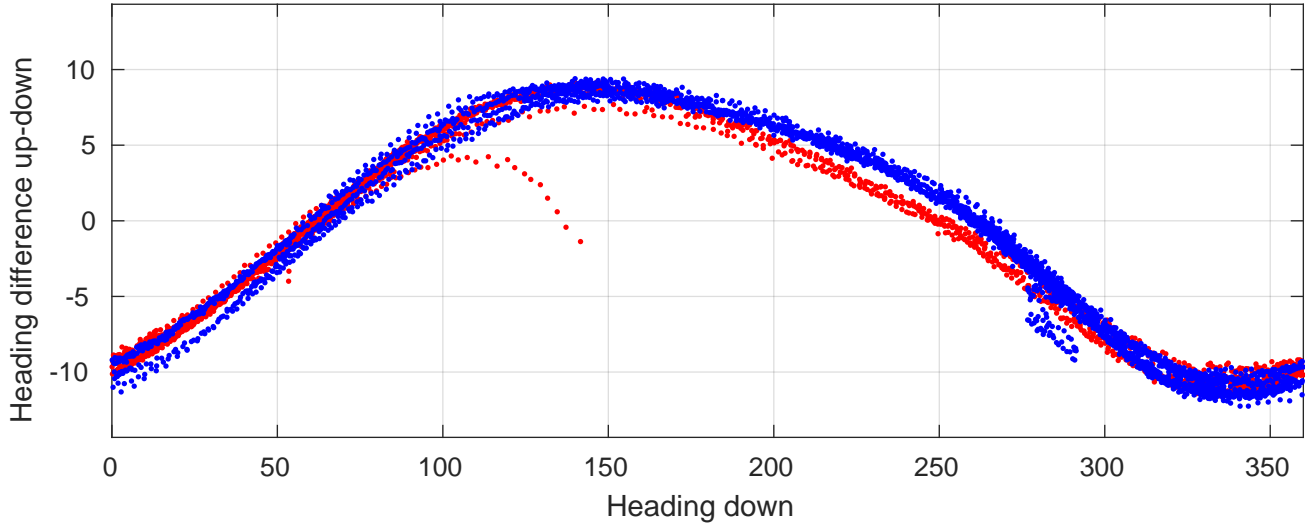

P06 station #197 (V2) Figure 6

Heading offset : 158.8059 (r/b: down-/upcast)

Pitch offset : -0.42995

Roll offset : -0.45616