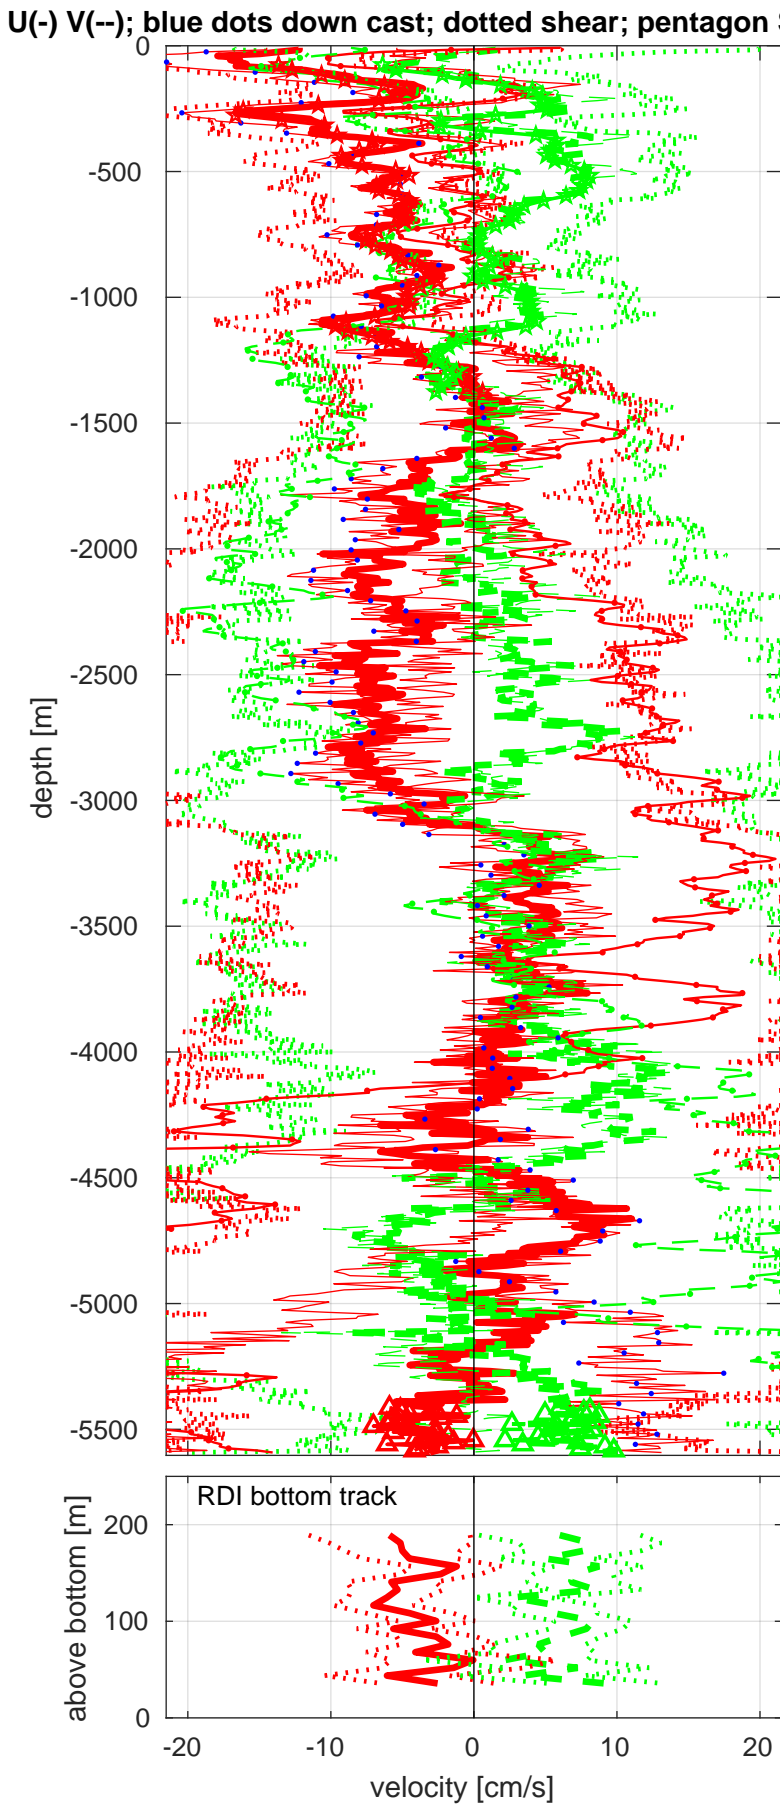

# Station : P06 station #114 (V2) Figure 1

Start: 32°S 29.9892' 168°W 26.6844'  
 02-Aug-2017 03:20:13  
 End: 32°S 30.0108' 168°W 26.6820'  
 02-Aug-2017 07:18:17  
 u-mean: -2 [cm/s] v-mean 2 [cm/s]  
 binsize do: 8 [m] binsize up: 8 [m]  
 mag. deviation 18.4  
 wdiff: 0.2 pglim: 0 elim 0.5  
 bar:1.0 bot:1.0 sad:1.0  
 weightmin 0.1 weightpower: 1.0  
 max depth: 5594 [m] bottom: 5604 [m]