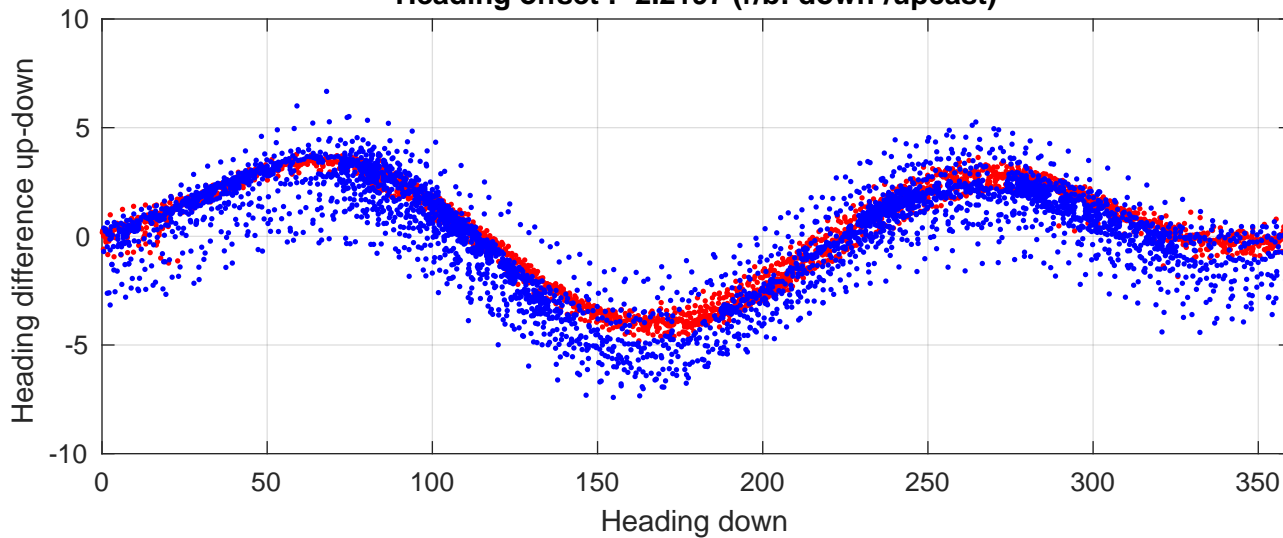

# I7N station #92 (V2) Figure 6

Heading offset : -2.2197 (r/b: down-/upcast)

Pitch offset : 0.21173

Roll offset : 0.74688