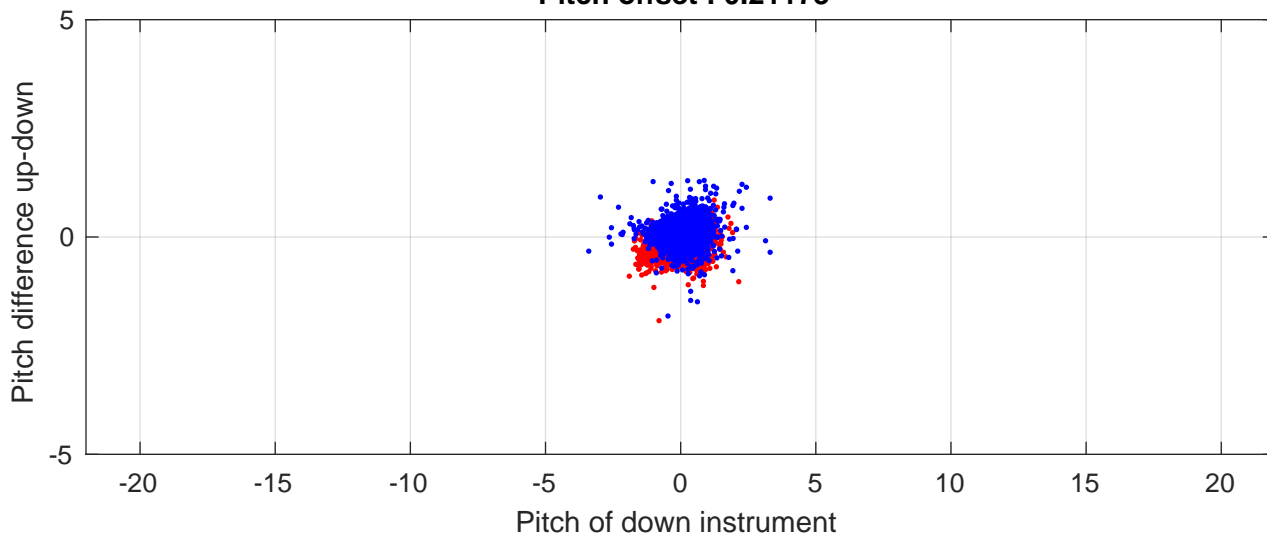

# I7N station #92 (V2) Figure 6

Heading offset : -2.2197 (r/b: down-/upcast)

Pitch offset : 0.21173

Roll offset : 0.74688