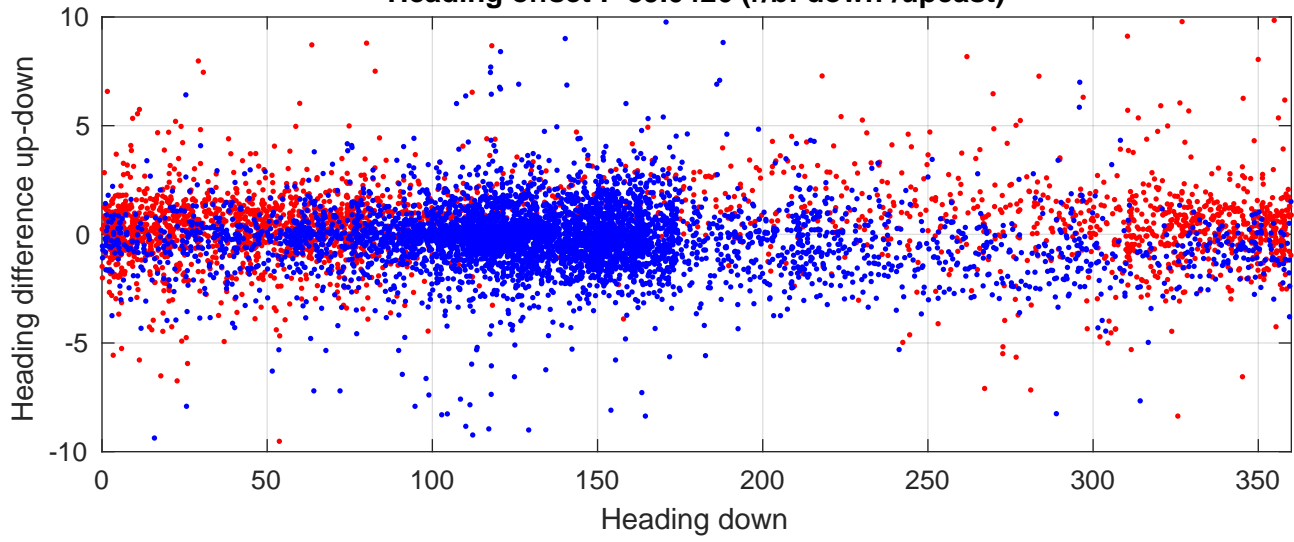

S4P station #20 (V8) Figure 6

Heading offset : -89.0426 (r/b: down/upcast)

Pitch offset : 1.742

Roll offset : -3.4188