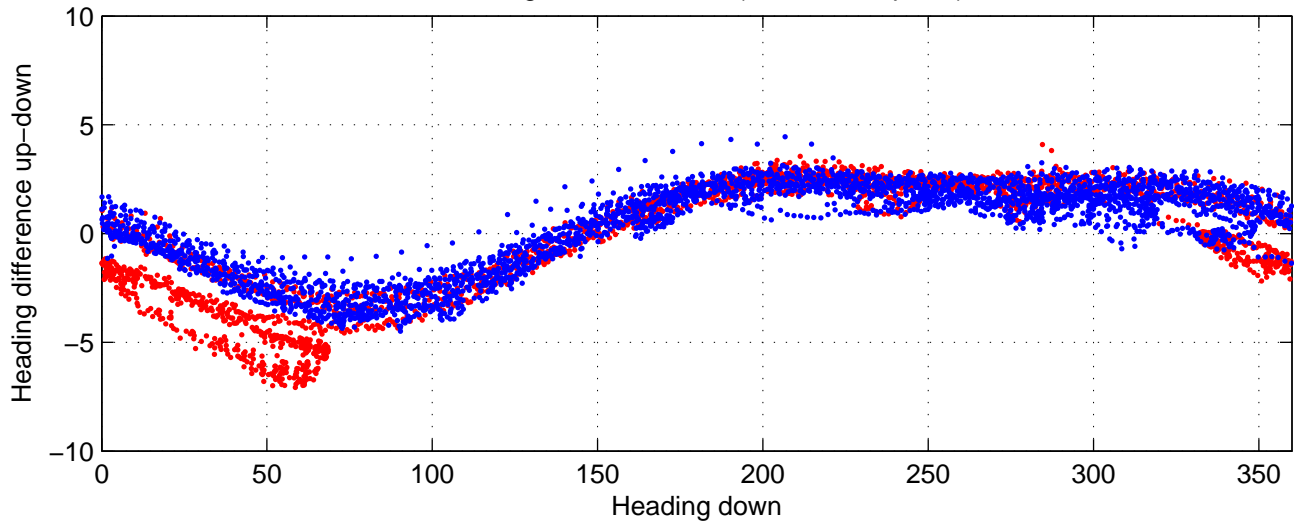

# rh10211 (LADCP #029; V5) Figure 6

Heading offset : 87.7357 (r/b: down-/upcast)

Pitch offset : -0.59211

Roll offset : -0.71531