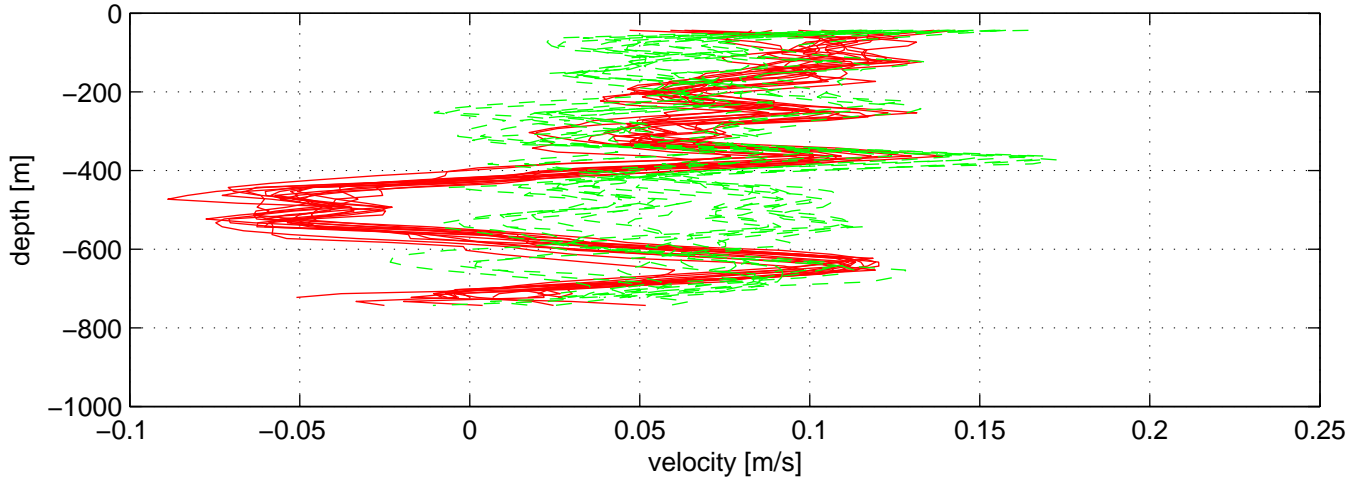

P16N station #153 (V7)

SADCP U(-r) and V(--g) profiles

ship nav (g.) start (bp) end (kp) SADCP (rp)