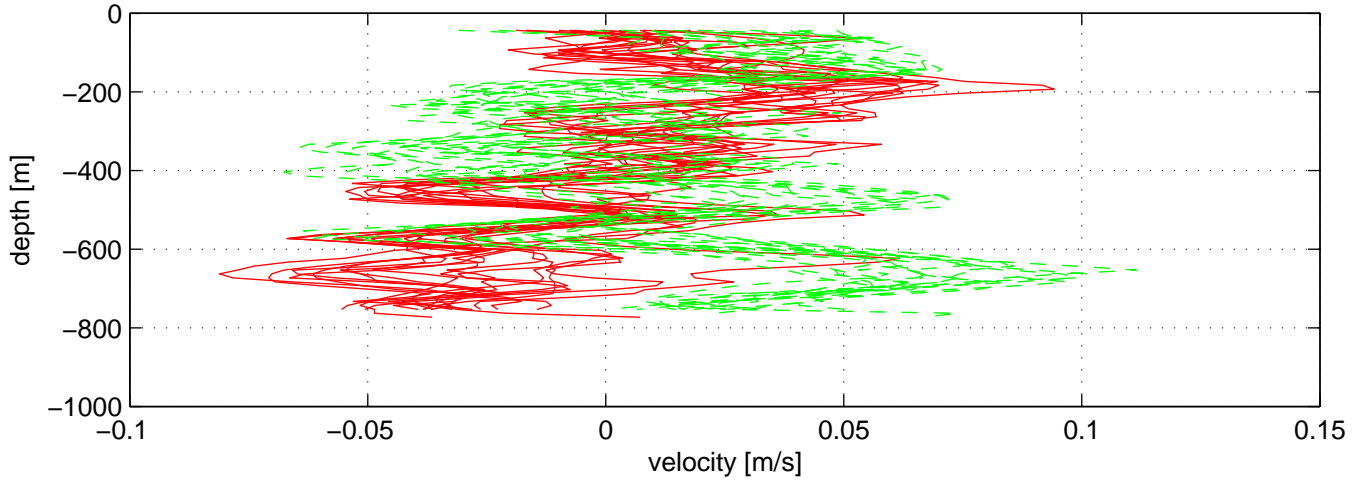

P16N station #140 (V7)

SADCP U(-r) and V(--g) profiles

ship nav (g.) start (bp) end (kp) SADCP (rp)