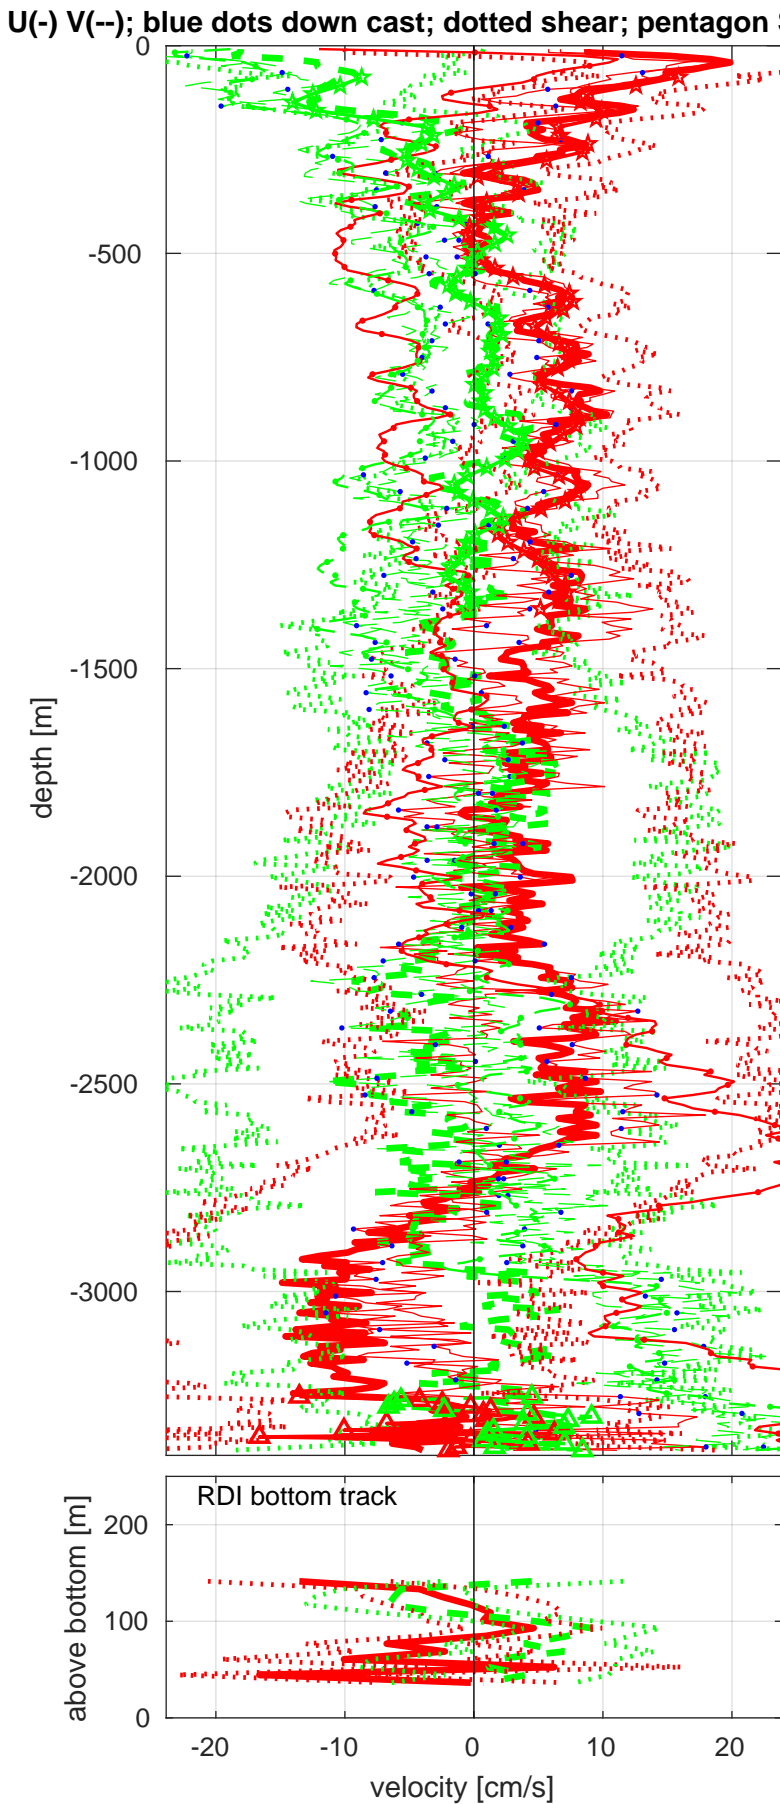

Station : P06 station #178 (V2) Figure 1

Start: 32°S 30.0504' 120°W 33.2964'
 07-Sep-2017 19:35:08
 End: 32°S 30.0792' 120°W 33.2784'
 07-Sep-2017 22:44:50
 u-mean: 3 [cm/s] v-mean -1 [cm/s]
 binsize do: 8 [m] binsize up: 8 [m]
 mag. deviation 18.0
 wdiff: 0.2 pglim: 0 elim 0.5
 bar:1.0 bot:1.0 sad:1.0
 weightmin 0.1 weightpower: 1.0
 max depth: 3384 [m] bottom: 3395 [m]