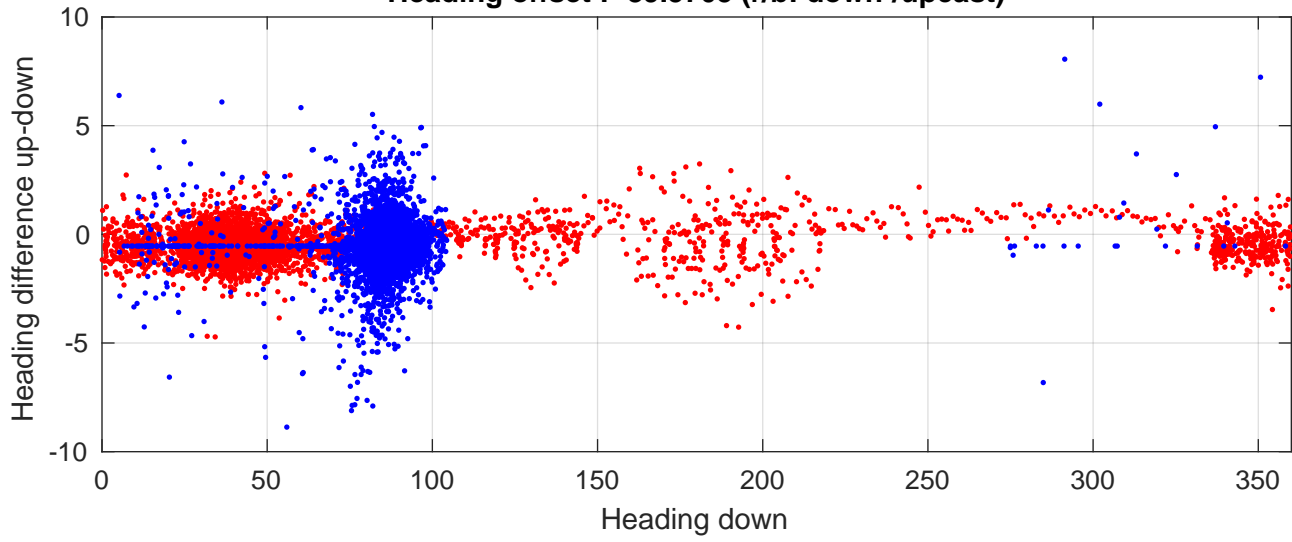

S4P station #95 (V8) Figure 6

Heading offset : -89.5705 (r/b: down/upcast)

Pitch offset : 2.1881

Roll offset : -2.7501