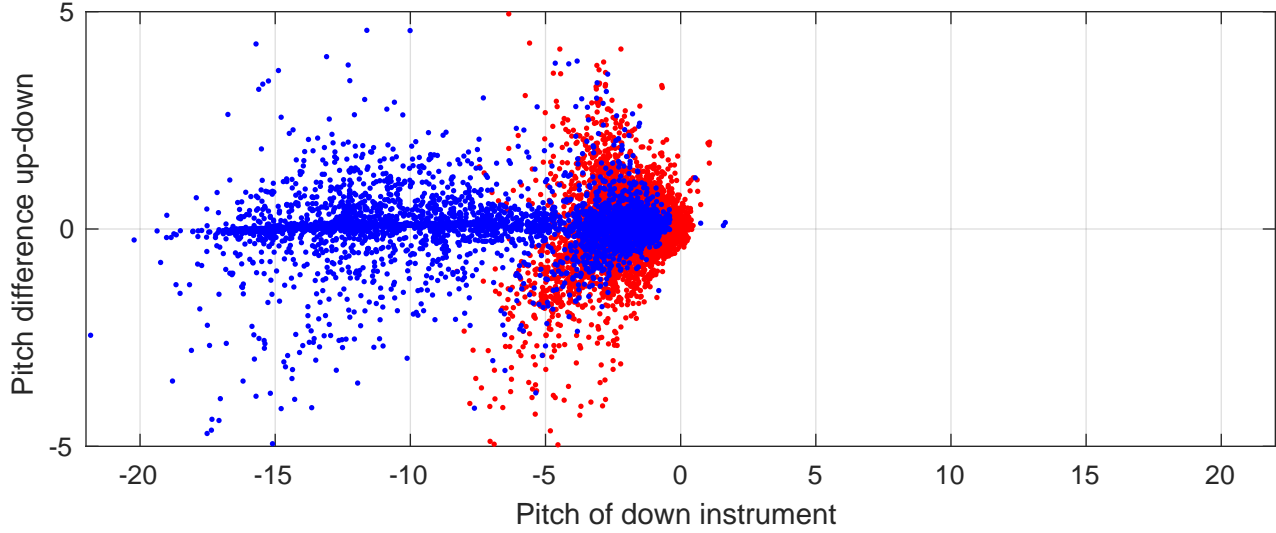

S4P station #95 (V8) Figure 6

Heading offset : -89.5705 (r/b: down/upcast)

Pitch offset : 2.1881

Roll offset : -2.7501