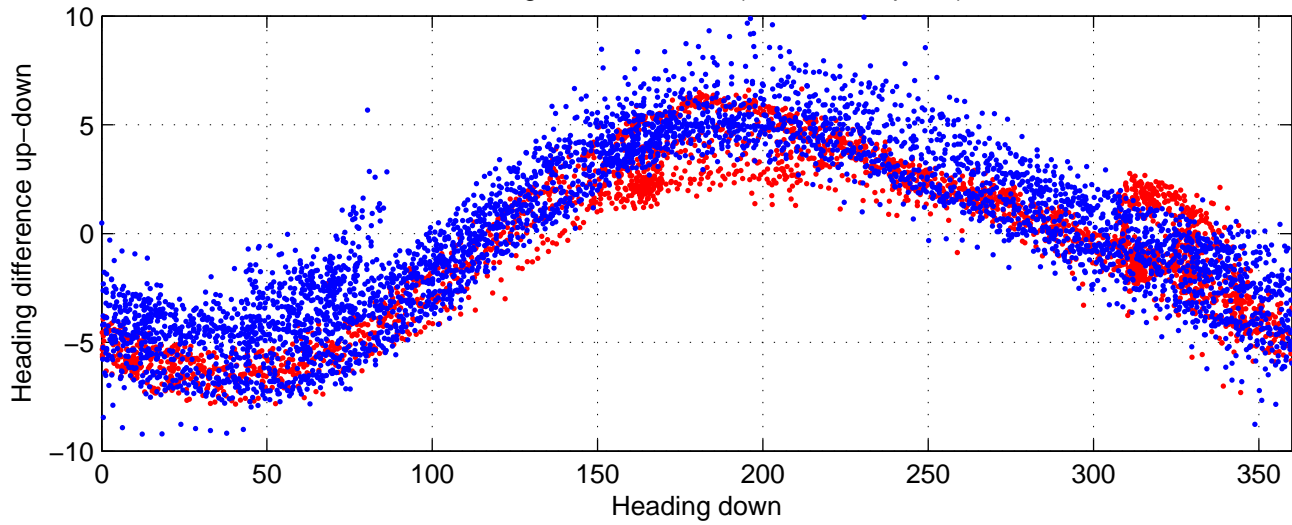

rh11661 (LADCP #179; V5) Figure 6

Heading offset : 88.8927 (r/b: down-/upcast)

Pitch offset : -0.86002

Roll offset : -1.4268