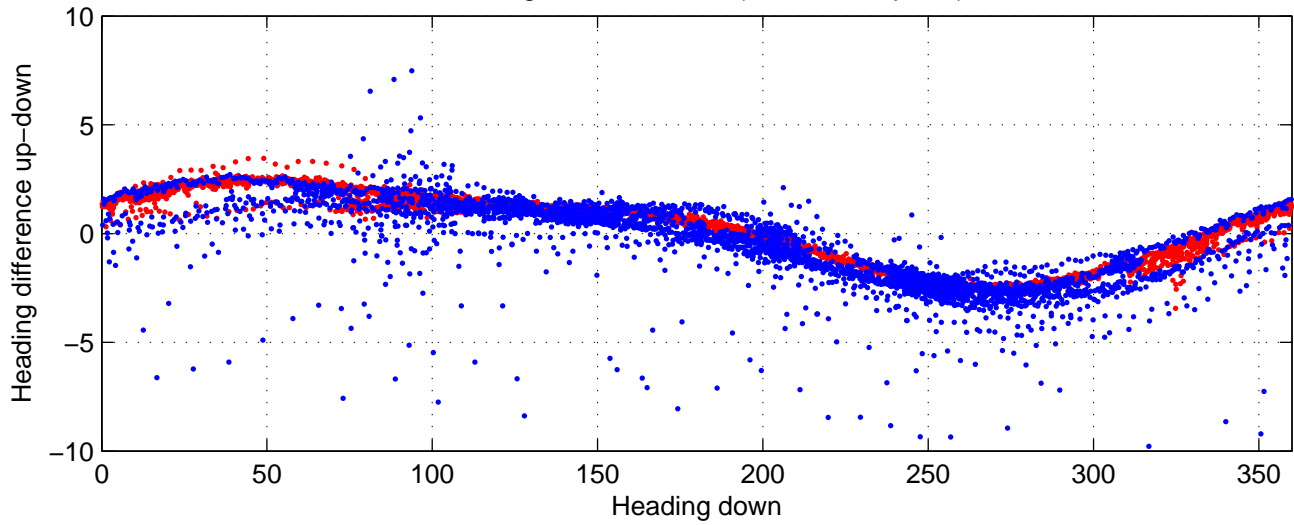

P16N station #61 (V7) Figure 6

Heading offset : -86.149 (r/b: down-/upcast)

Pitch offset : -0.44285

Roll offset : -1.0185