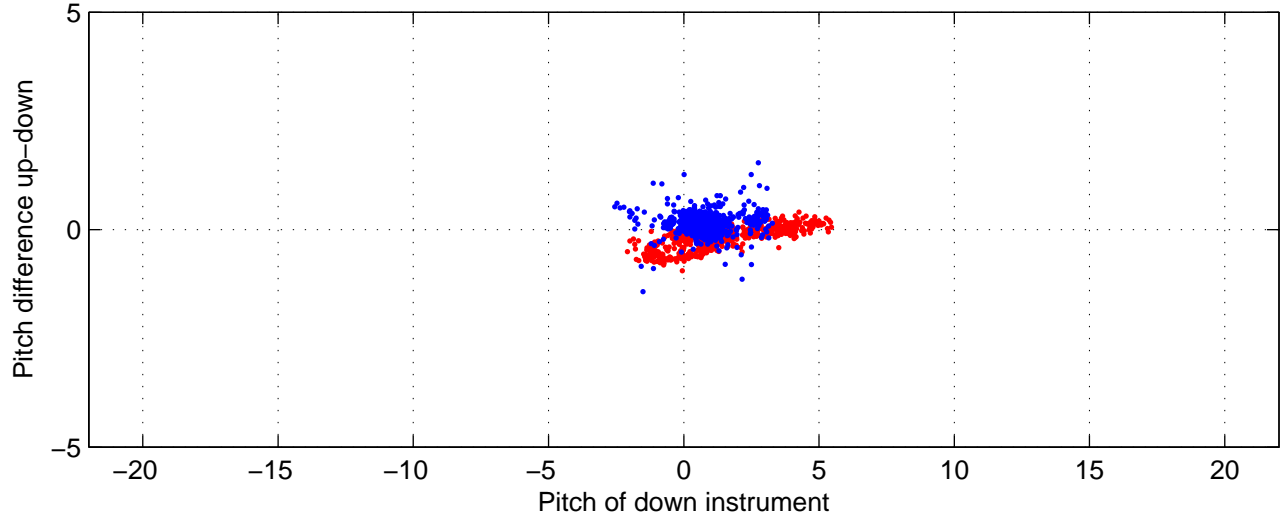

P16N station #61 (V7) Figure 6

Heading offset : -86.149 (r/b: down-/upcast)

Pitch offset : -0.44285

Roll offset : -1.0185