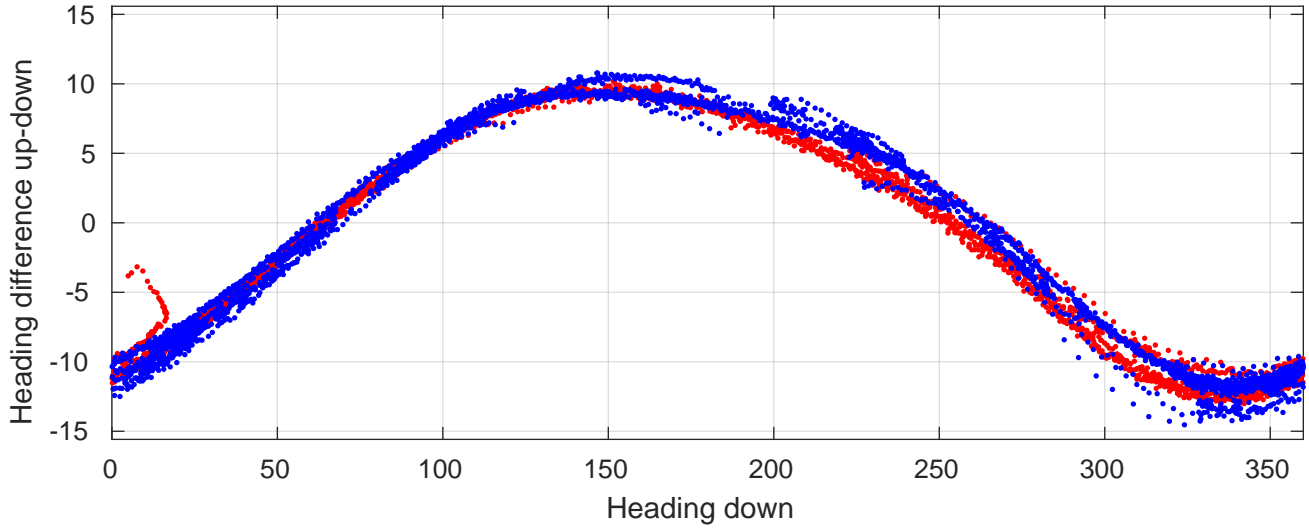

# P06 station #224 (V2) Figure 6

Heading offset : 159.1223 (r/b: down-/upcast)

Pitch offset : -0.32442

Roll offset : -0.67402