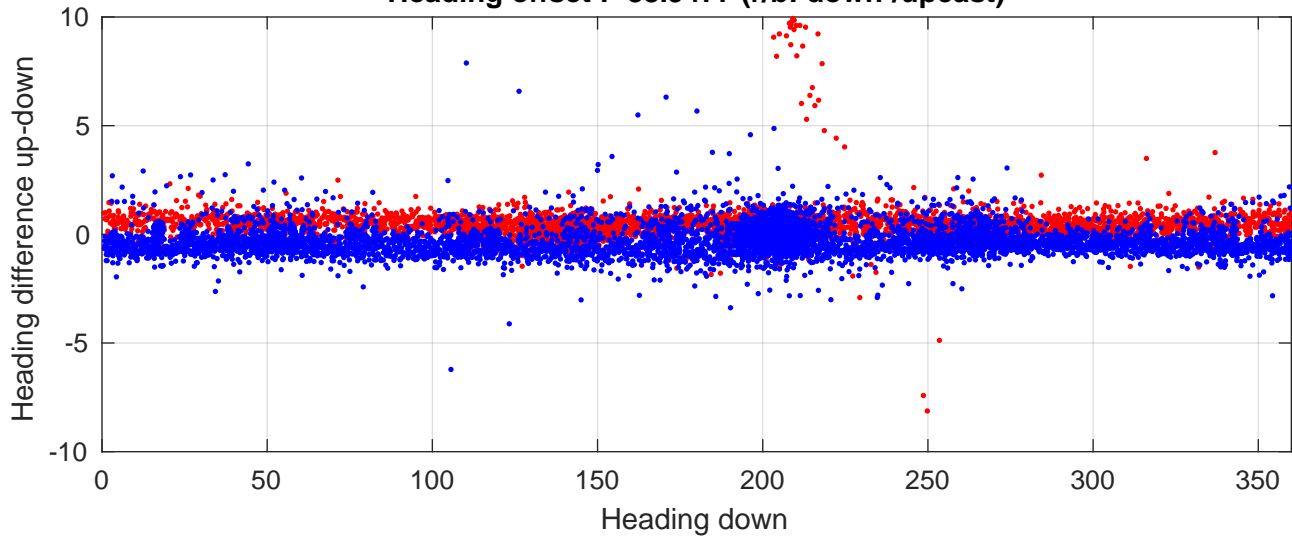

S4P station #93 (V8) Figure 6

Heading offset : -88.9477 (r/b: down/upcast)

Pitch offset : 2.0397

Roll offset : -2.8404