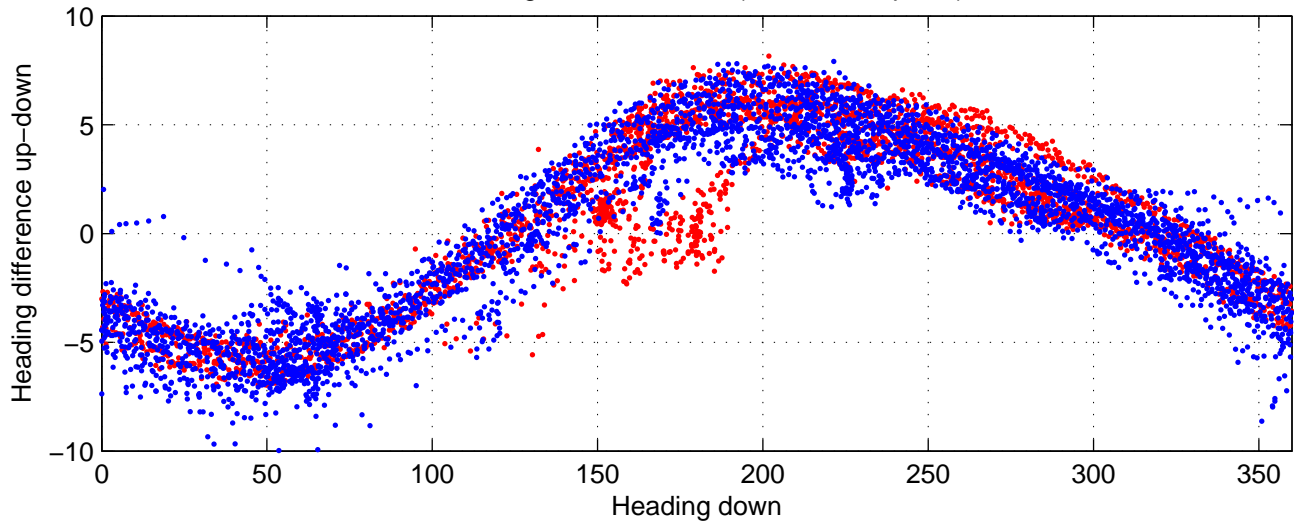

rh11721 (LADCP #185; V5) Figure 6

Heading offset : 88.5727 (r/b: down-/upcast)

Pitch offset : -0.79008

Roll offset : -1.468