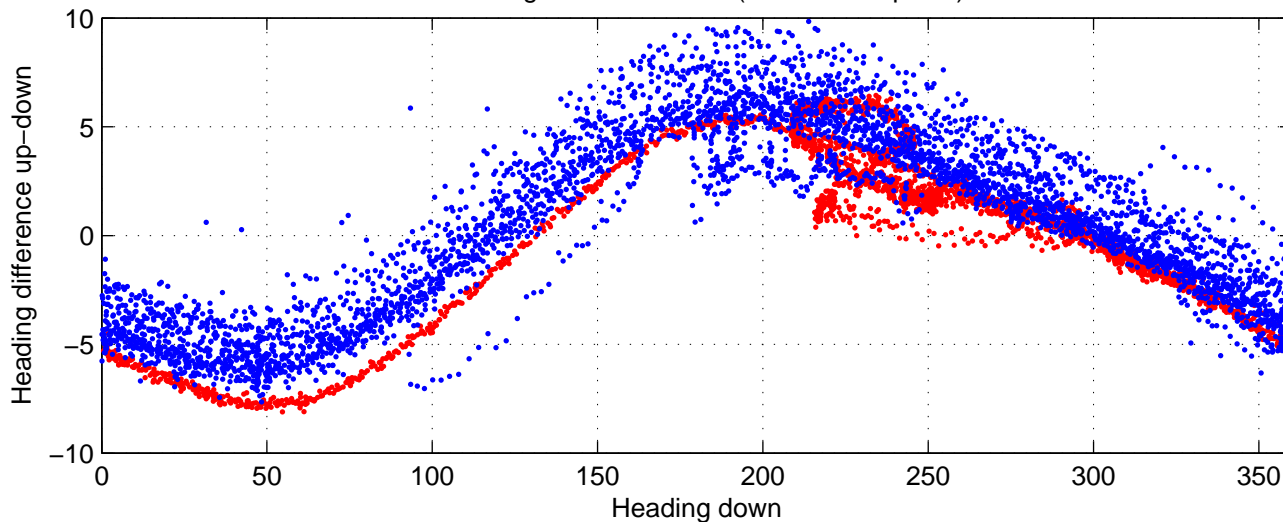

# rh11631 (LADCP #176; V5) Figure 6

Heading offset : 87.7529 (r/b: down-/upcast)

Pitch offset : -0.93927

Roll offset : -1.3889