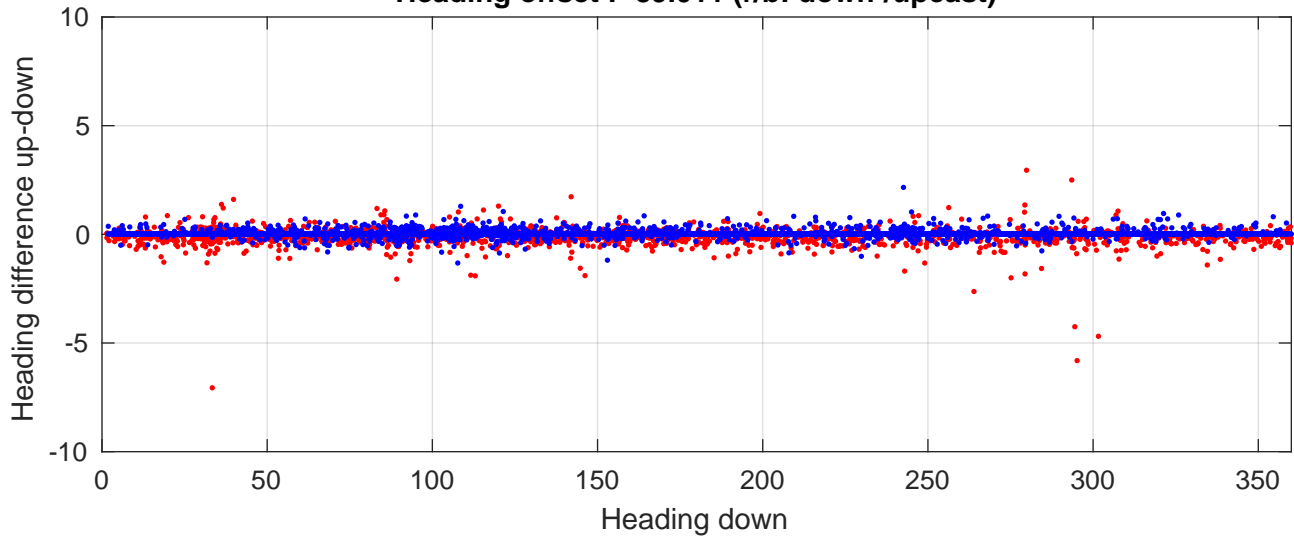

S4P station #22 (V8) Figure 6

Heading offset : -89.011 (r/b: down-/upcast)

Pitch offset : 2.1553

Roll offset : -2.5039