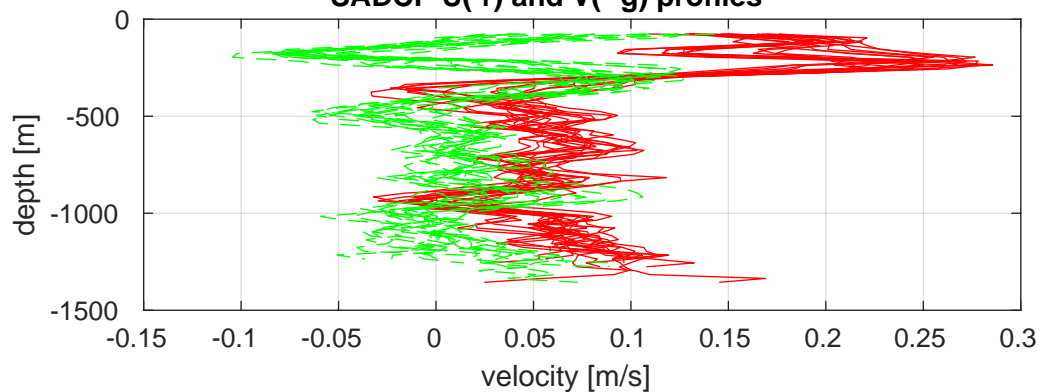

P06 station #131 (V2) SADCP U(-r) and V(-g) profiles

ship nav (g.) start (bp) end (kp) SADCP (rp)