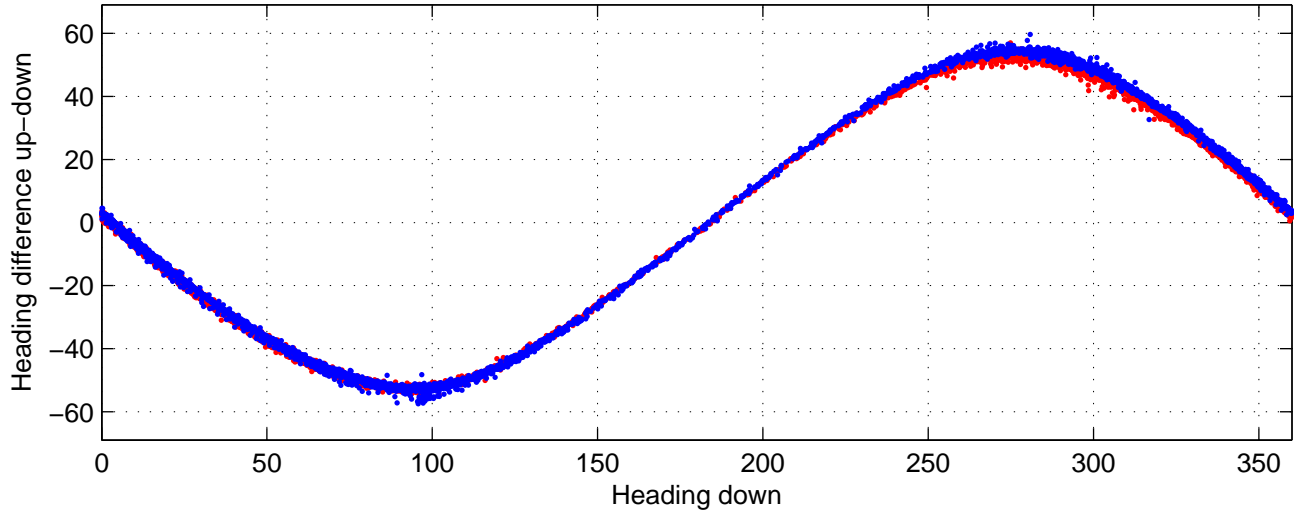

I08S station #86 (V2) Figure 6

Heading offset : -99.1687 (r/b: down-/upcast)

Pitch offset : -1.0107

Roll offset : -0.25333