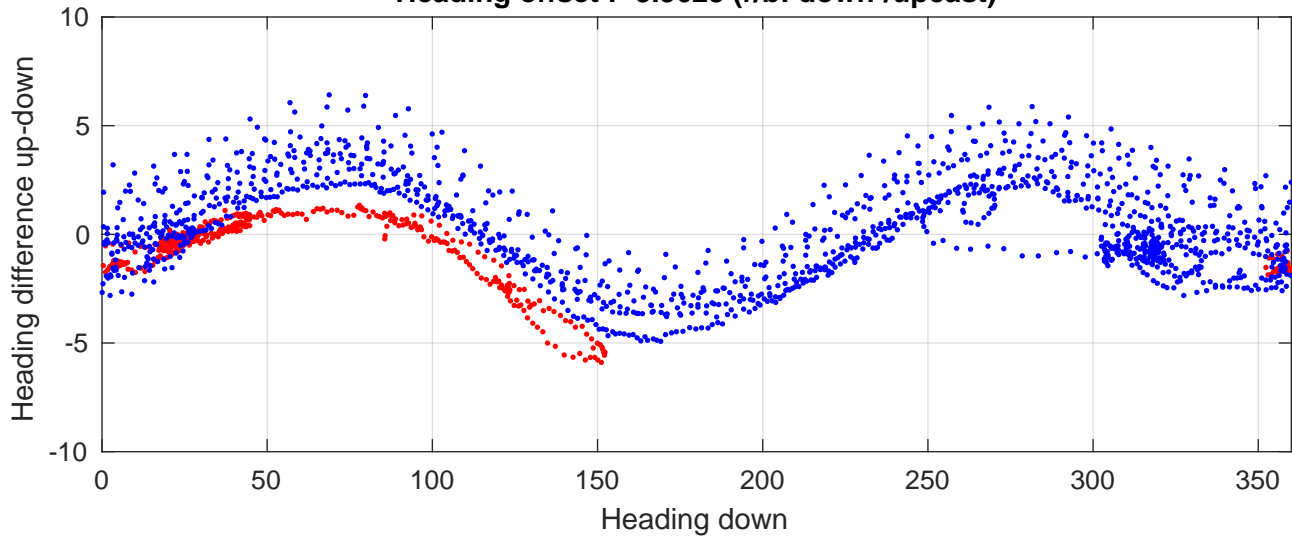

I7N station #65 (V2) Figure 6

Heading offset : -3.5623 (r/b: down-/upcast)

Pitch offset : -0.20162

Roll offset : 0.99126