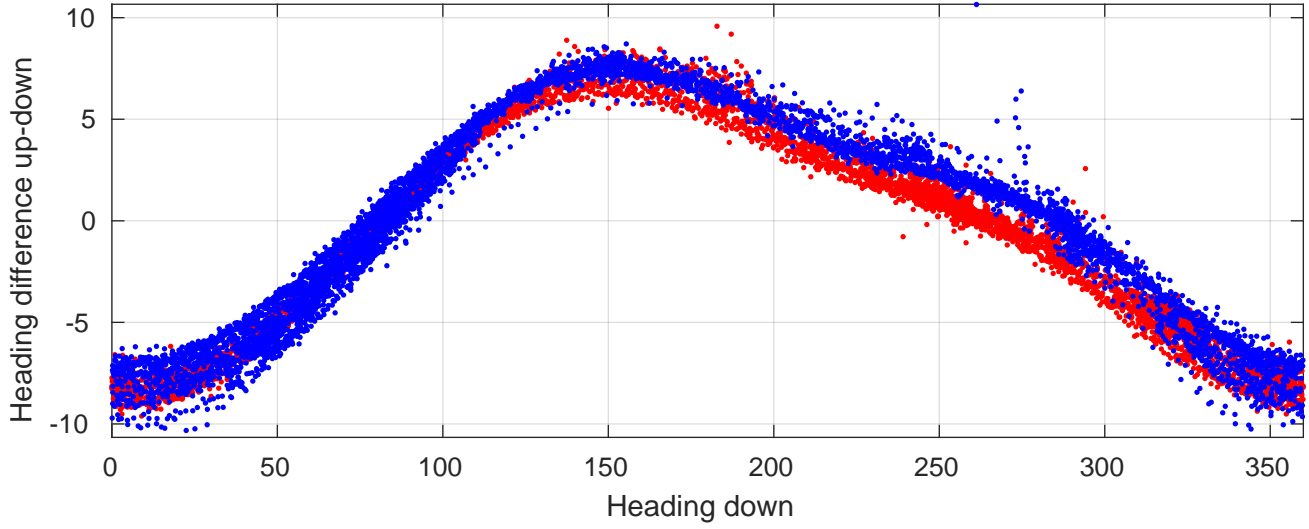

# P06 station #151 (V2) Figure 6

Heading offset : 140.989 (r/b: down-/upcast)

Pitch offset : -0.47912

Roll offset : -0.78804