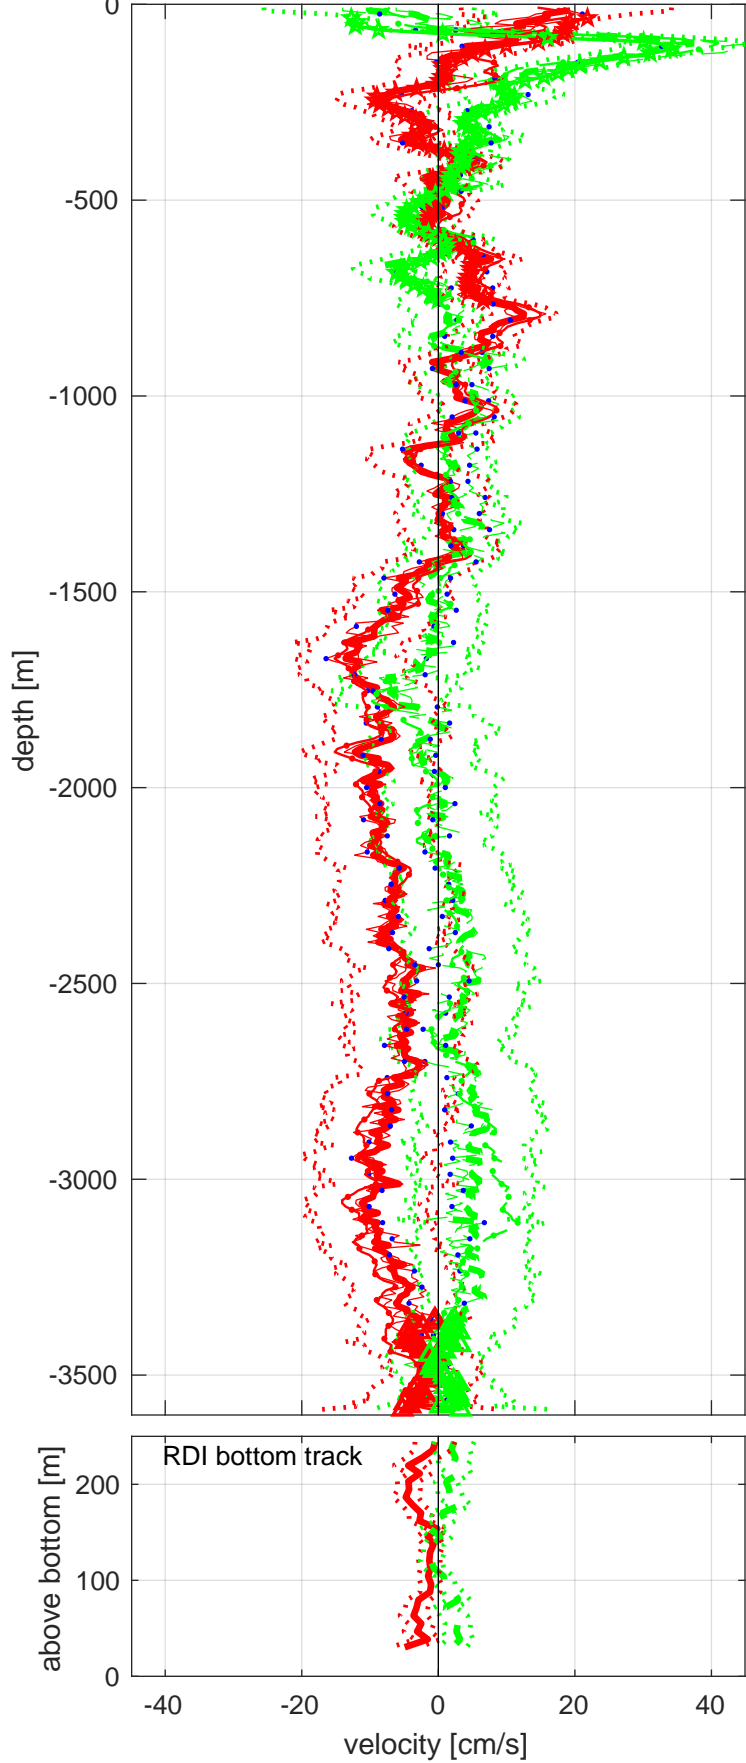

# Station : I7N station #61 (V2) Figure 1

U(-) V(-); blue dots down cast; dotted shear; pentagon SADCP

Start: 6°S 4.2108' 54°E 37.5460'

14-May-2018 09:09:25

End: 6°S 3.9036' 54°E 37.6848'

14-May-2018 11:57:05

u-mean: -3 [cm/s] v-mean 3 [cm/s]

binsize do: 8 [m] binsize up: 8 [m]

mag. deviation -5.6

wdiff: 0.2 pglim: 0 elim 0.5

bar:1.0 bot:1.0 sad:1.0

weightmin 0.1 weightpower: 1.0

max depth: 3594 [m] bottom: 3602 [m]