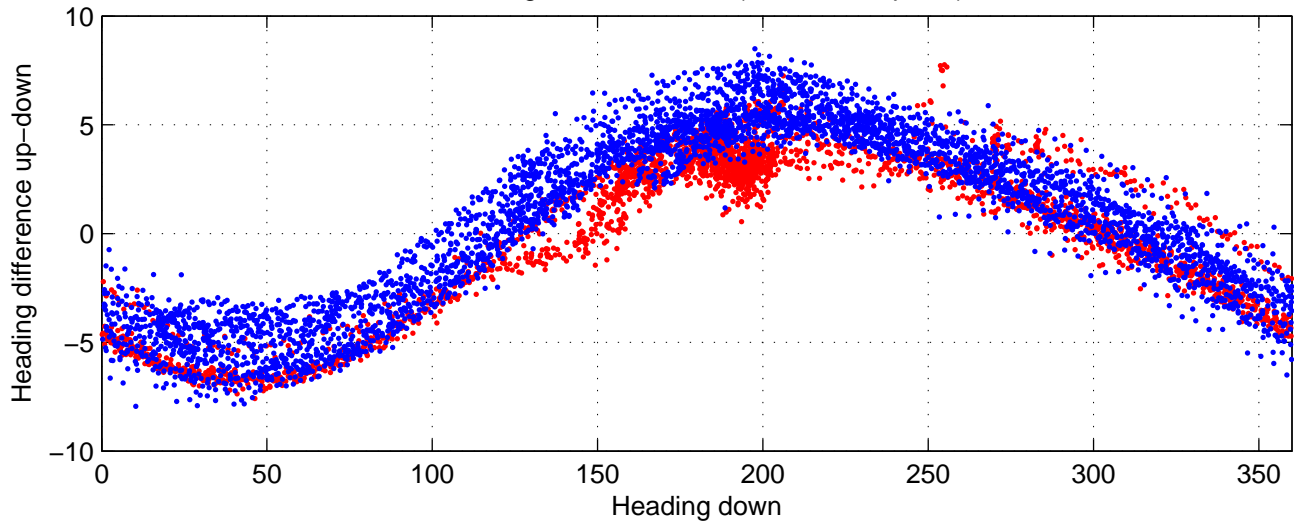

rh11791 (LADCP #192; V5) Figure 6

Heading offset : 89.3496 (r/b: down-/upcast)

Pitch offset : -0.88339

Roll offset : -1.4404