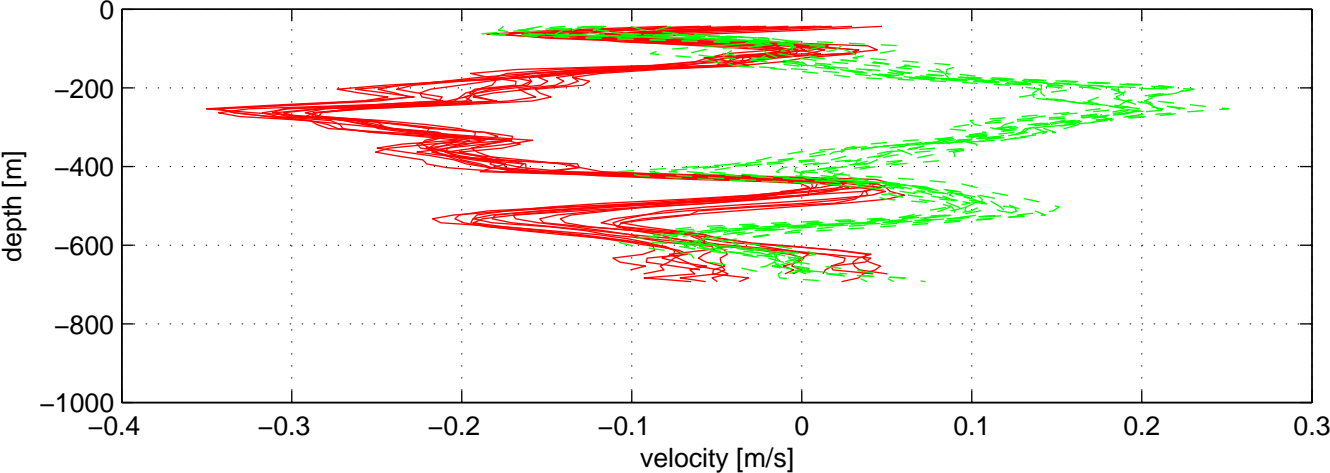

# P16N station #1 (V7)

SADCP U(-r) and V(--g) profiles

ship nav (g.) start (bp) end (kp) SADCP (rp)