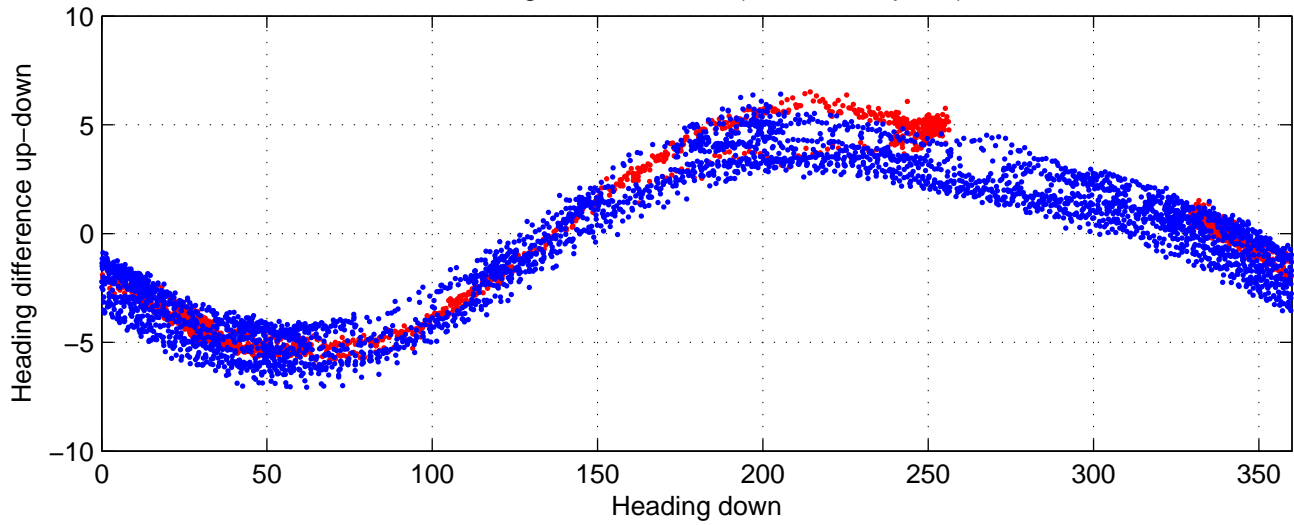

rh11001 (LADCP #108; V5) Figure 6

Heading offset : 88.8555 (r/b: down-/upcast)

Pitch offset : -0.89426

Roll offset : -1.1196