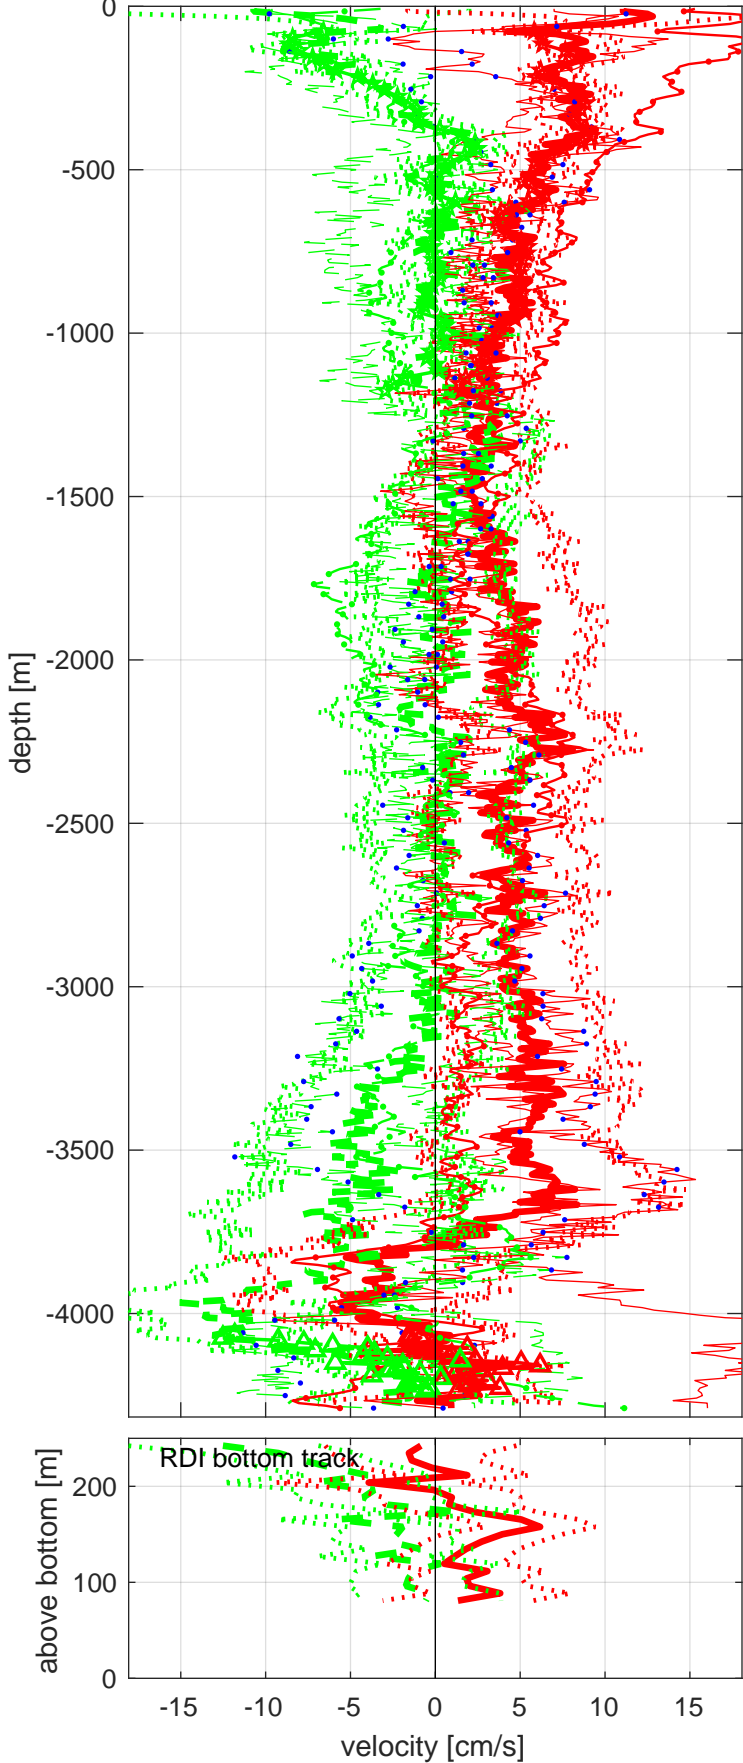

# Station : S4P station #47 (V8) Figure 1

U(-) V(--); blue dots down cast; dotted shear; pentagon SADCP

Start: 70°S 29.9964' 150°W 0.0240'

06-Apr-2018 13:36:50

End: 70°S 29.9976' 149°W 59.9220'

06-Apr-2018 17:27:43

u-mean: 4 [cm/s] v-mean -2 [cm/s]

binsize do: 8 [m] binsize up: 8 [m]

mag. deviation 67.3

wdiff: 0.2 pglim: 0 elim 0.5

bar:1.0 bot:1.0 sad:1.0

weightmin 0.1 weightpower: 1.0

max depth: 4310 [m] bottom: 4317 [m]