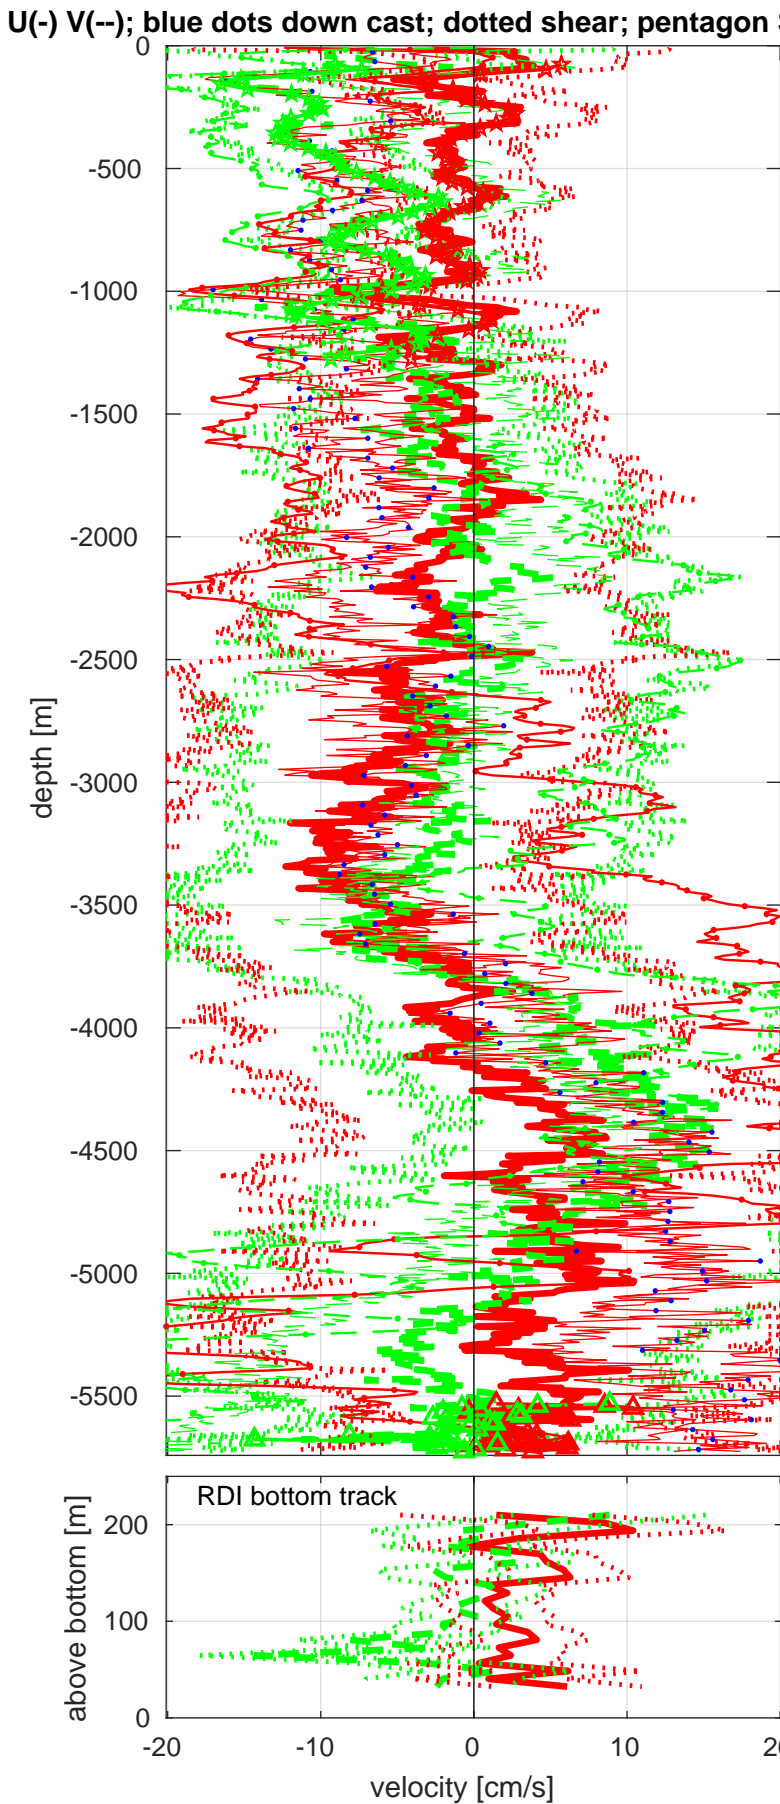

Station : P06 station #111 (V2) Figure 1

Start: 32°S 30.0168' 170°W 14.8500'
 01-Aug-2017 04:48:51
 End: 32°S 29.9976' 170°W 14.9952'
 01-Aug-2017 09:01:36
 u-mean: -1 [cm/s] v-mean -1 [cm/s]
 binsize do: 8 [m] binsize up: 8 [m]
 mag. deviation 18.3
 wdiff: 0.2 pglim: 0 elim 0.5
 bar:1.0 bot:1.0 sad:1.0
 weightmin 0.1 weightpower: 1.0
 max depth: 5732 [m] bottom: 5741 [m]