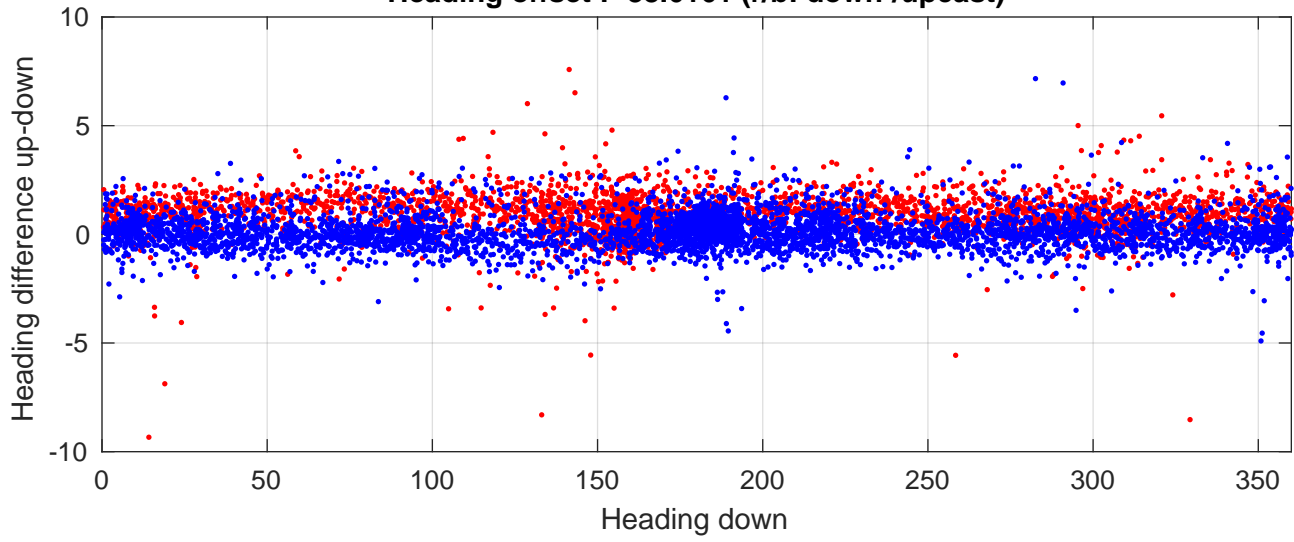

# S4P station #62 (V8) Figure 6

Heading offset : -88.6161 (r/b: down/upcast)

Pitch offset : 1.9638

Roll offset : -2.9898