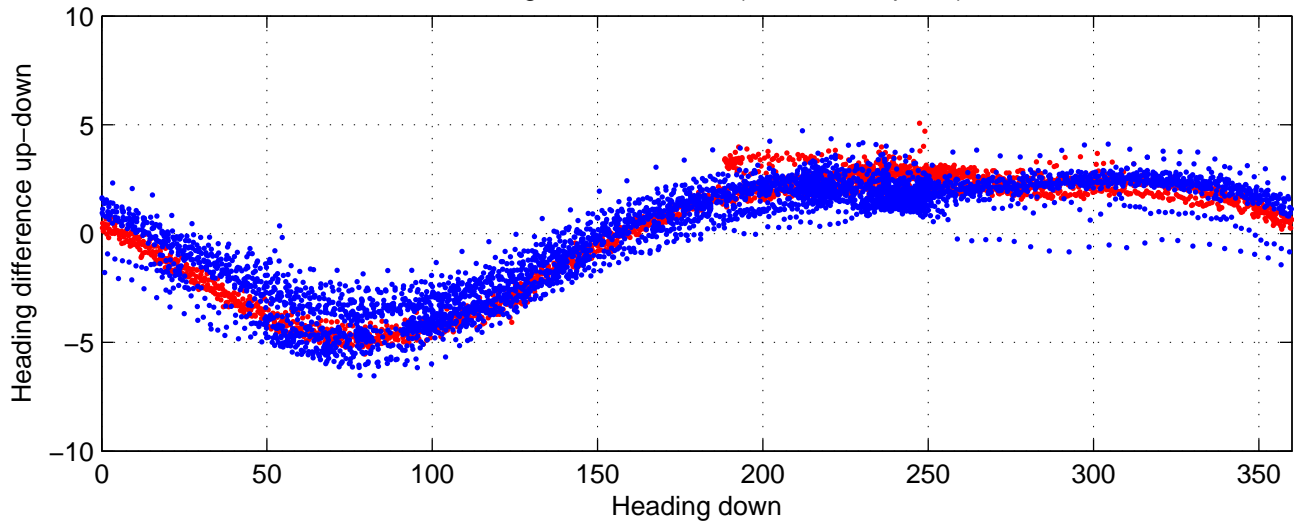

rh10131 (LADCP #020; V5) Figure 6

Heading offset : 87.6836 (r/b: down-/upcast)

Pitch offset : -0.6315

Roll offset : -0.58066