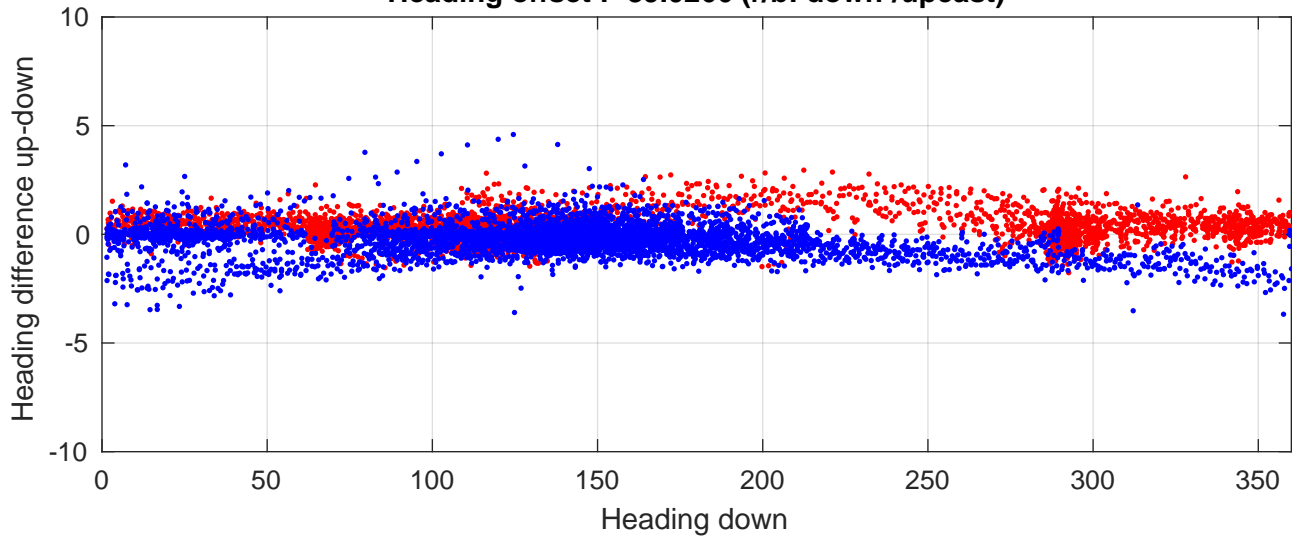

S4P station #107 (V8) Figure 6

Heading offset : -89.0266 (r/b: down/upcast)

Pitch offset : 2.1057

Roll offset : -2.7038