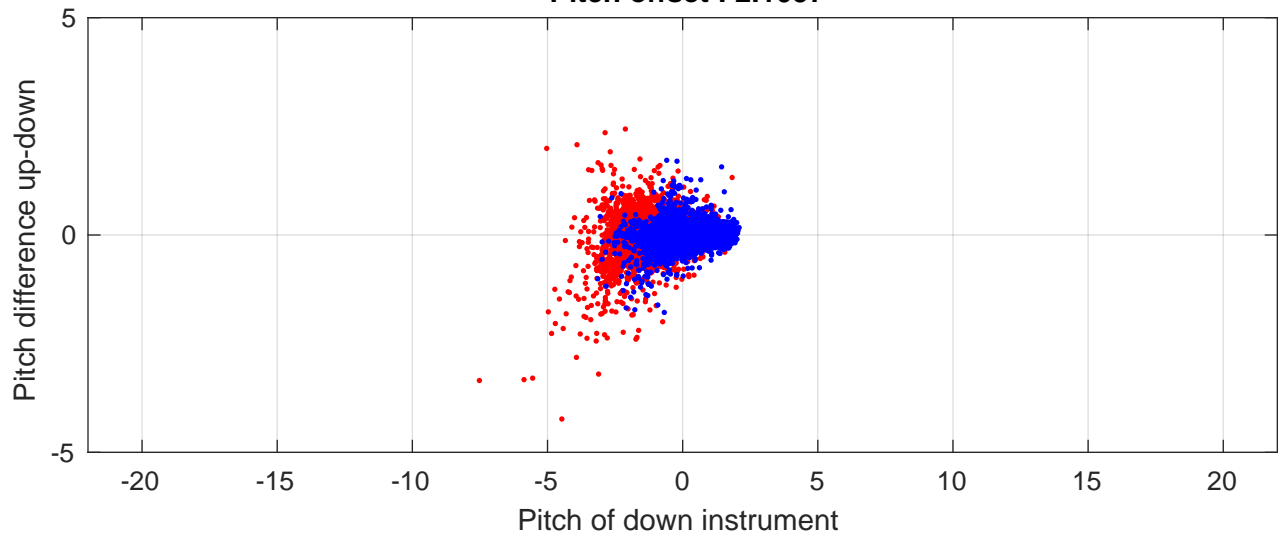

S4P station #107 (V8) Figure 6

Heading offset : -89.0266 (r/b: down/upcast)

Pitch offset : 2.1057

Roll offset : -2.7038