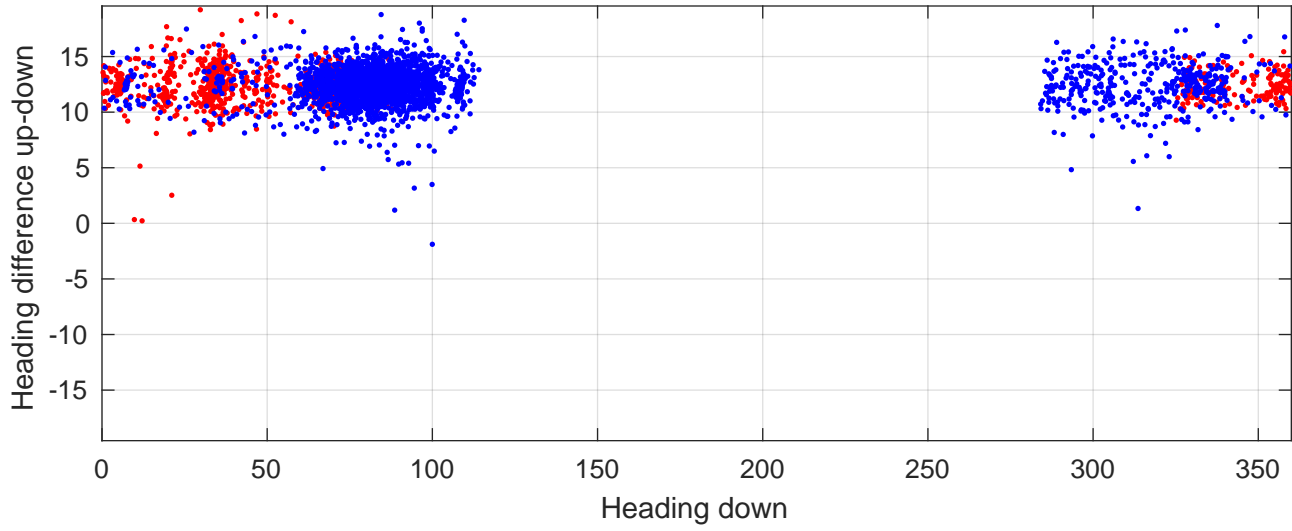

S4P station #1 (V8) Figure 6

Heading offset : -76.5742 (r/b: down/upcast)

Pitch offset : 2.165

Roll offset : -2.6238