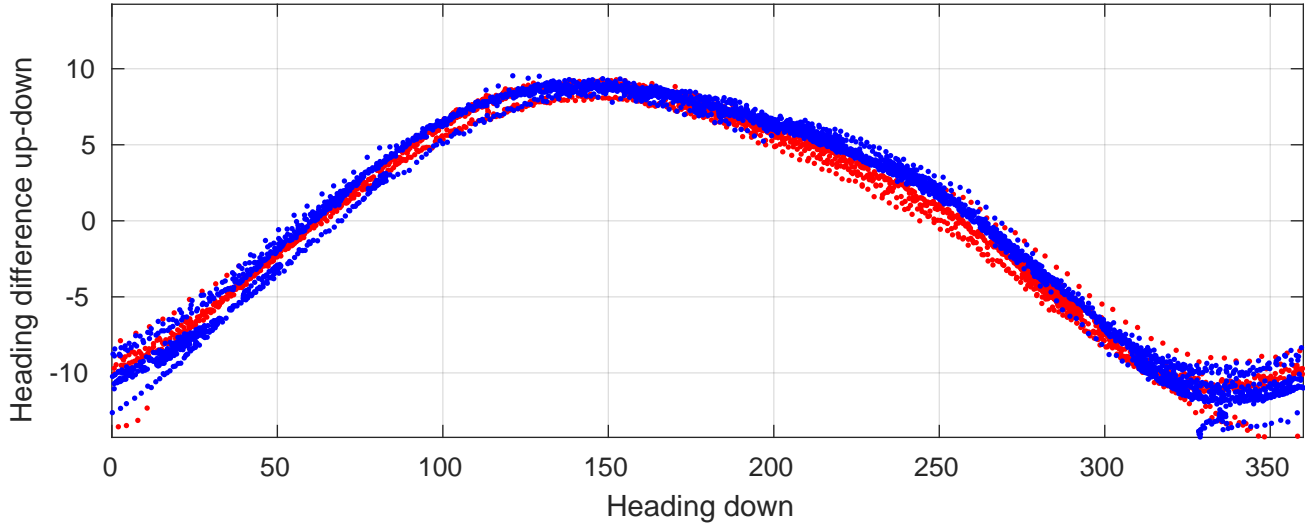

P06 station #199 (V2) Figure 6

Heading offset : 158.8661 (r/b: down-/upcast)

Pitch offset : -0.3791

Roll offset : -0.39092