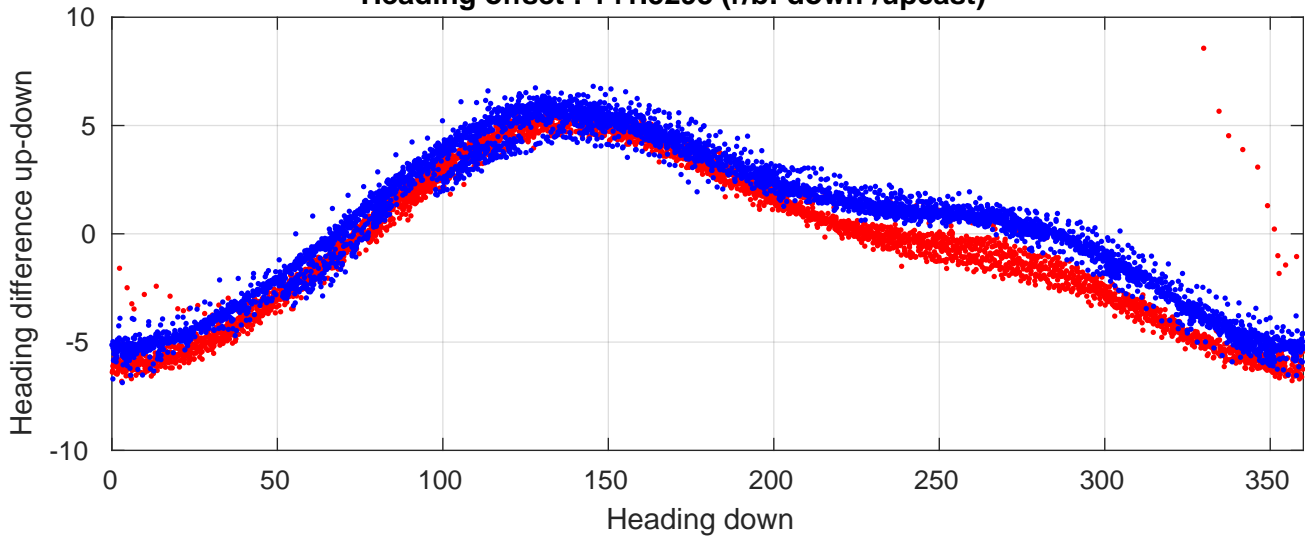

# P06 station #134 (V2) Figure 6

Heading offset : 141.5293 (r/b: down-/upcast)

Pitch offset : -0.55082

Roll offset : -0.58124