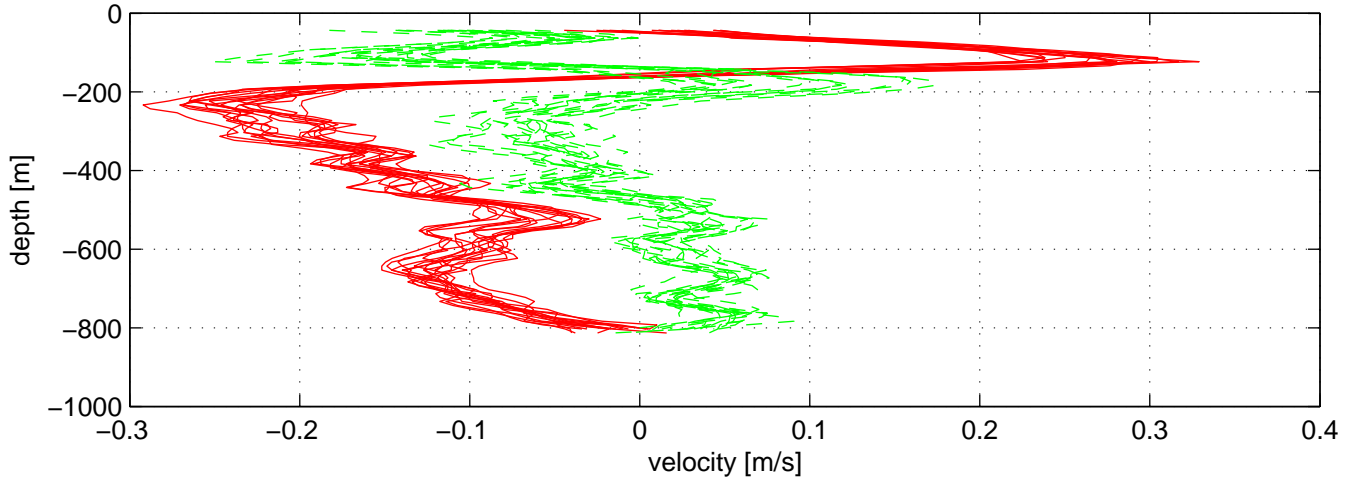

P16N station #40 (V7)

SADCP U(-r) and V(--g) profiles

ship nav (g.) start (bp) end (kp) SADCP (rp)