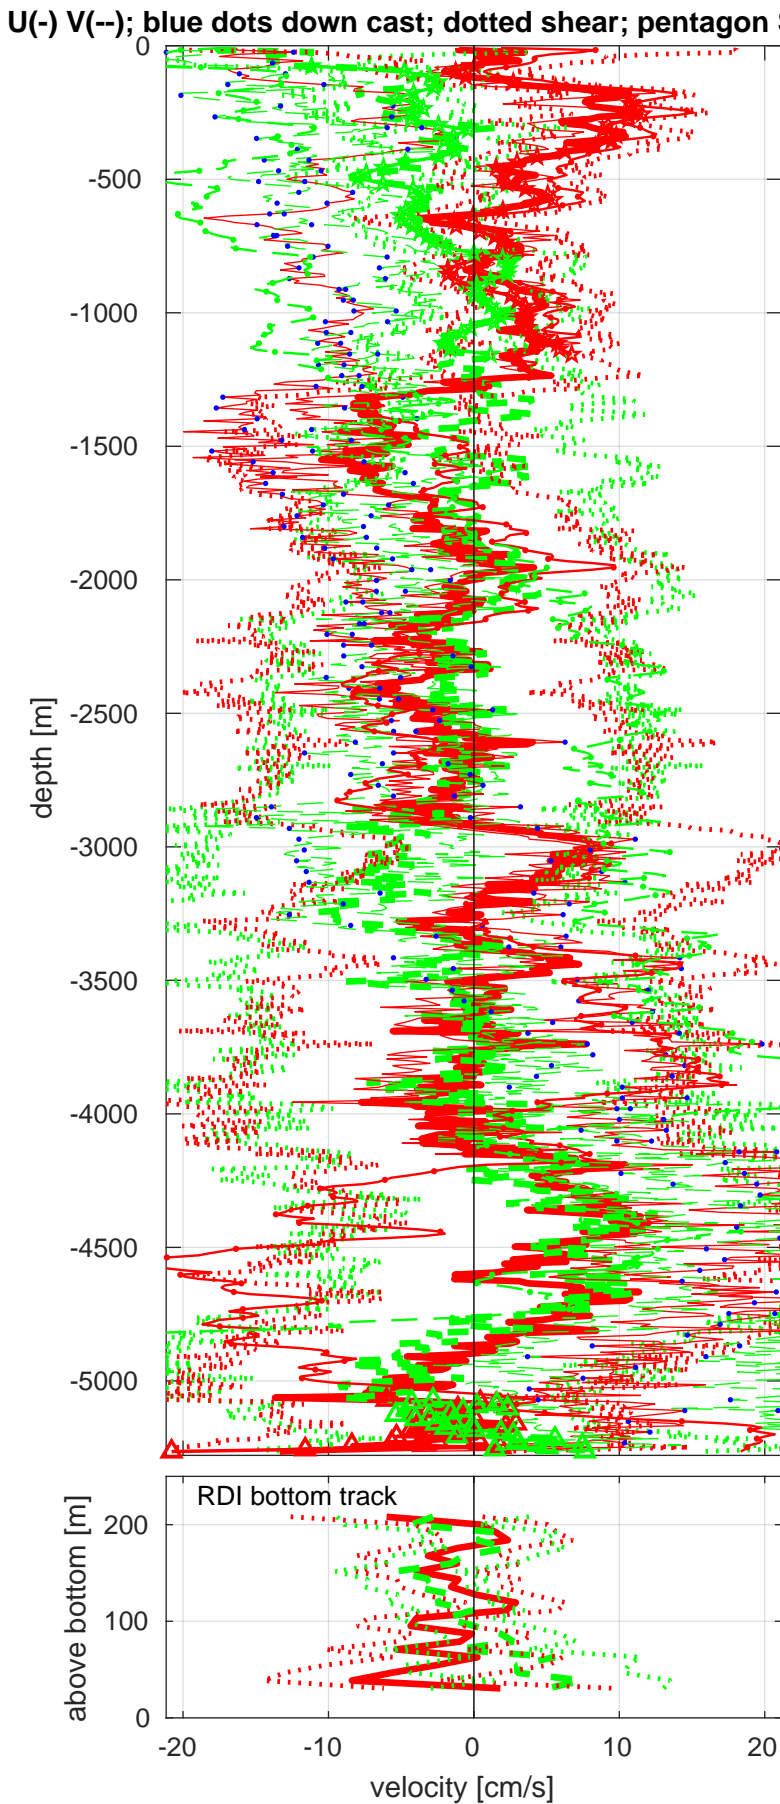

# Station : P06 station #128 (V2) Figure 1

Start: 32°S 29.9736' 158°W 58.6140'  
 08-Aug-2017 12:47:00  
 End: 32°S 29.9832' 158°W 58.5876'  
 08-Aug-2017 17:10:52  
 u-mean: 1 [cm/s] v-mean -1 [cm/s]  
 binsize do: 8 [m] binsize up: 8 [m]  
 mag. deviation 18.7  
 wdiff: 0.2 pglim: 0 elim 0.5  
 bar:1.0 bot:1.0 sad:1.0  
 weightmin 0.1 weightpower: 1.0  
 max depth: 5273 [m] bottom: 5279 [m]