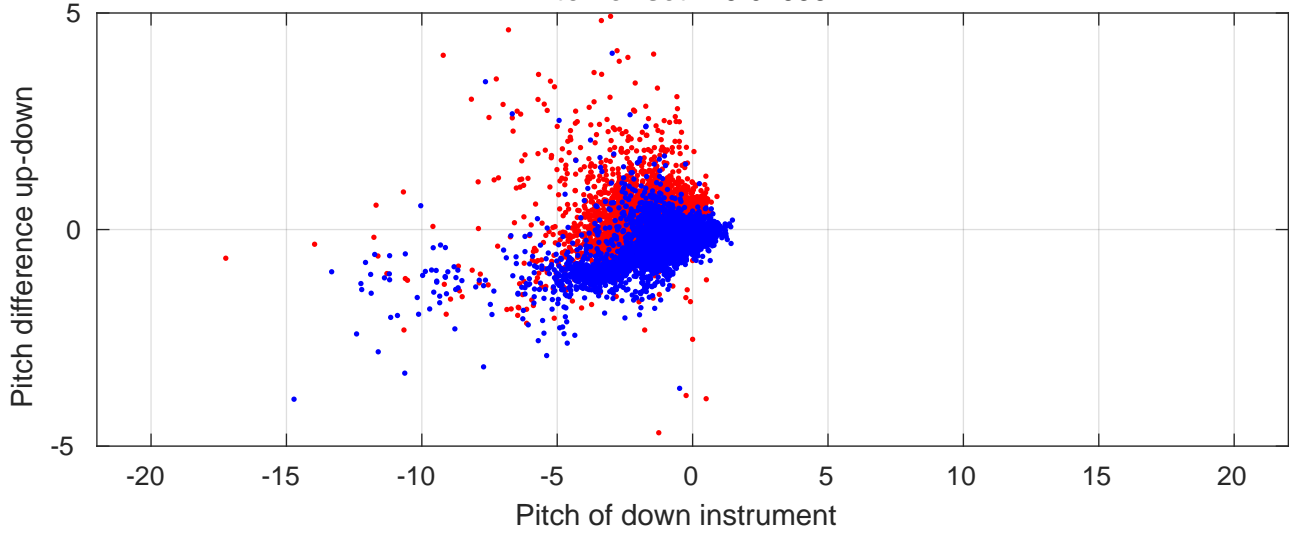

P06 station #140 (V2) Figure 6

Heading offset : 140.8273 (r/b: down-/upcast)

Pitch offset : -0.62099

Roll offset : -0.60343