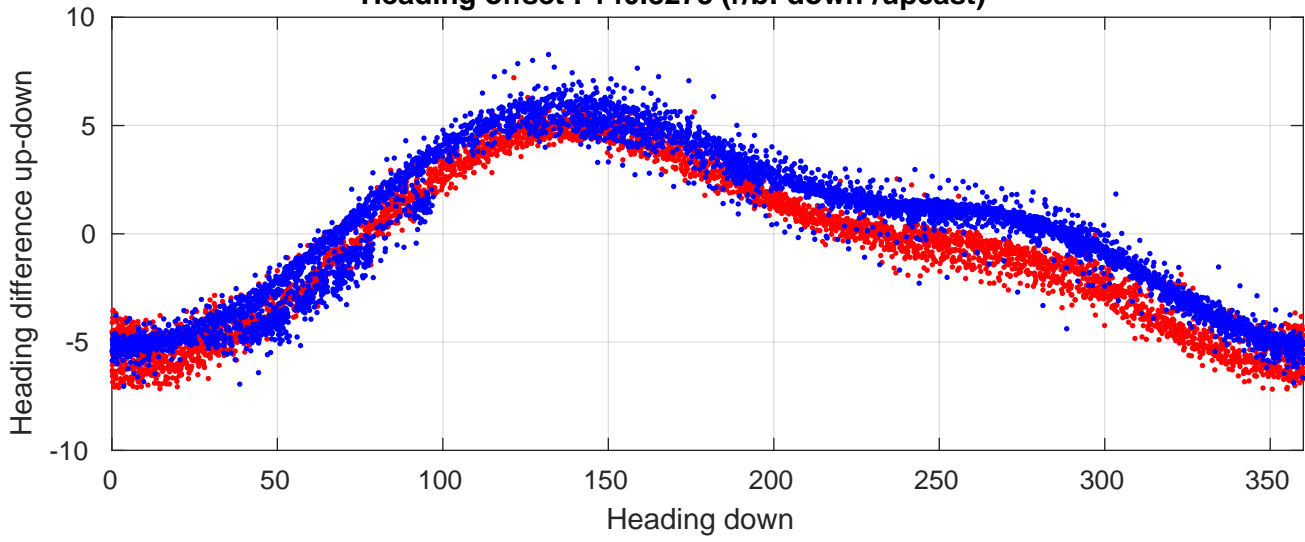

P06 station #140 (V2) Figure 6

Heading offset : 140.8273 (r/b: down-/upcast)

Pitch offset : -0.62099

Roll offset : -0.60343