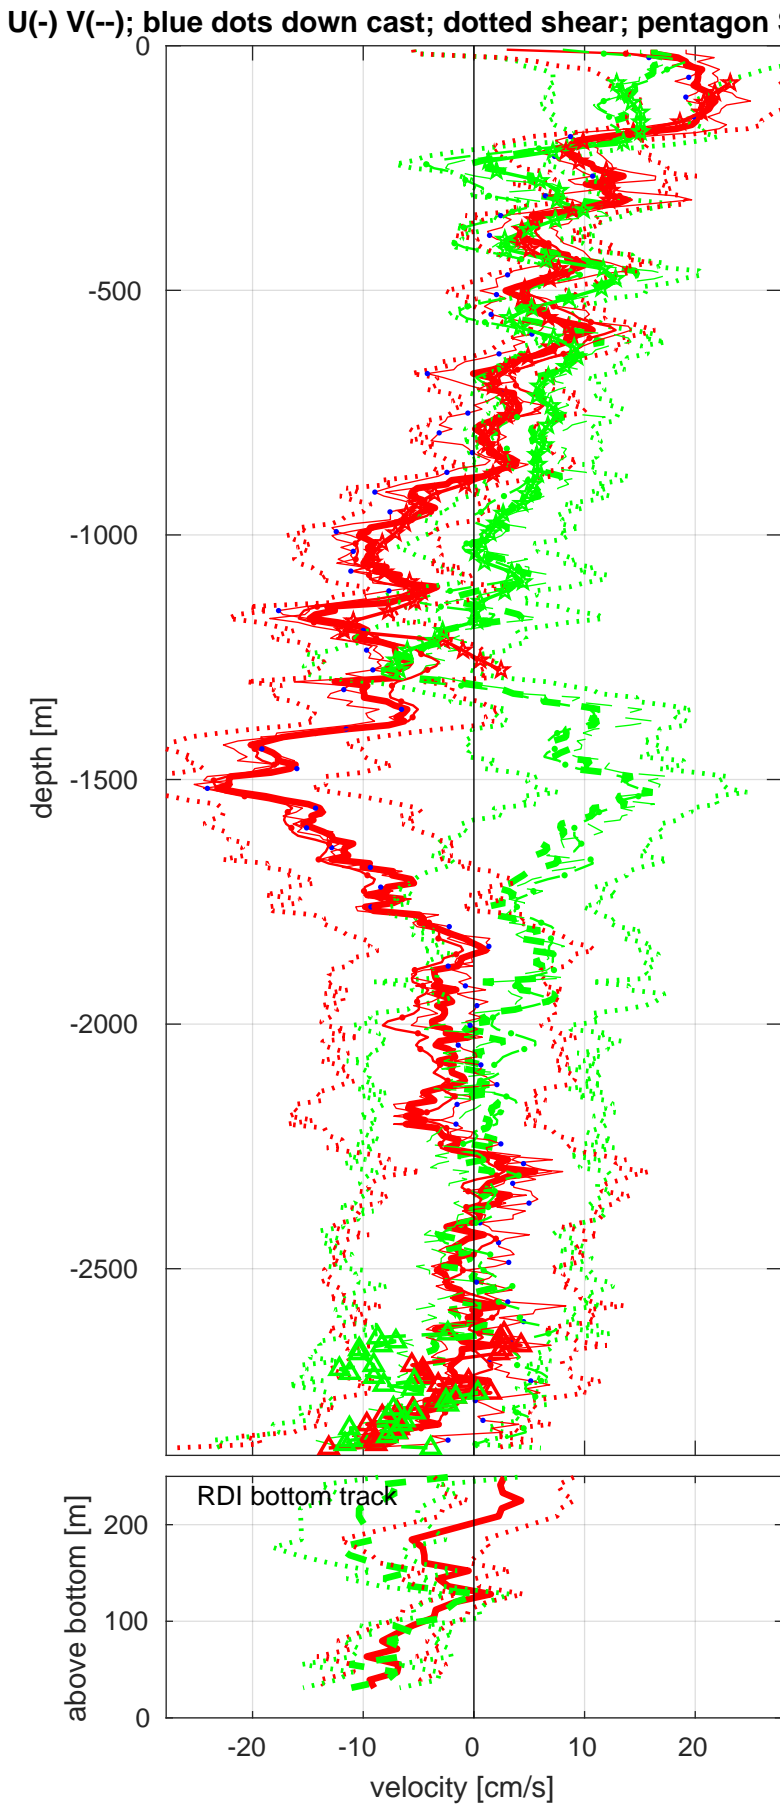

# Station : P06 station #107 (V2) Figure 1

Start: 32°S 29.9868' 171°W 45.6120'  
 31-Jul-2017 05:20:45  
 End: 32°S 29.9868' 171°W 45.6023'  
 31-Jul-2017 07:47:28  
 u-mean: -1 [cm/s] v-mean 4 [cm/s]  
 binsize do: 8 [m] binsize up: 8 [m]  
 mag. deviation 18.2  
 wdifff: 0.2 pglim: 0 elim 0.5  
 bar:1.0 bot:1.0 sad:1.0  
 weightmin 0.1 weightpower: 1.0  
 max depth: 2878 [m] bottom: 2882 [m]