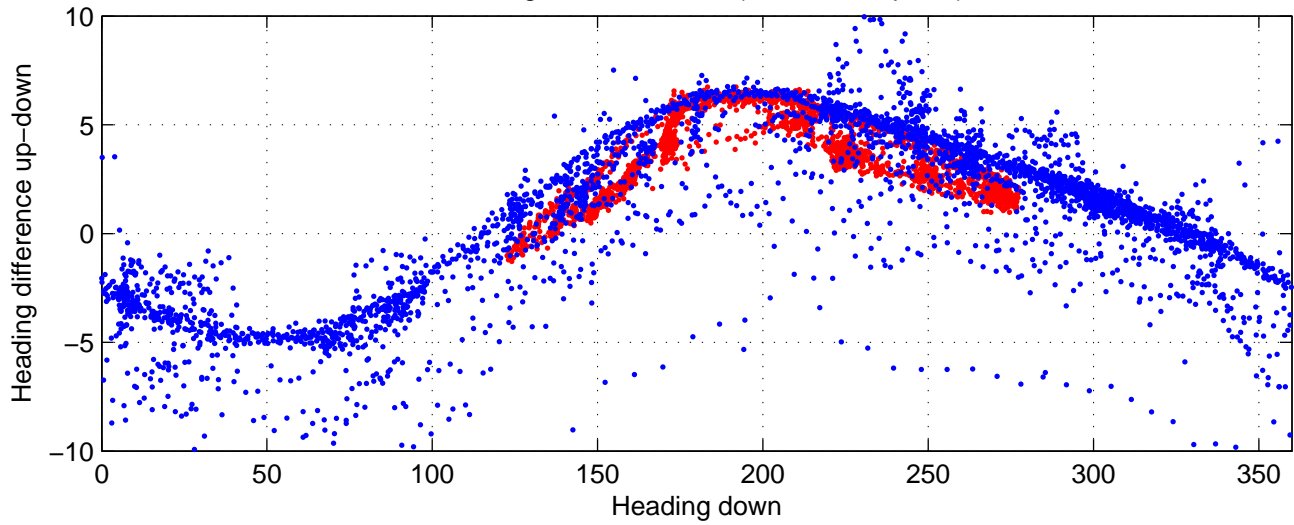

rh11381 (LADCP #150; V5) Figure 6

Heading offset : 89.4482 (r/b: down-/upcast)

Pitch offset : -1.0497

Roll offset : -1.2706