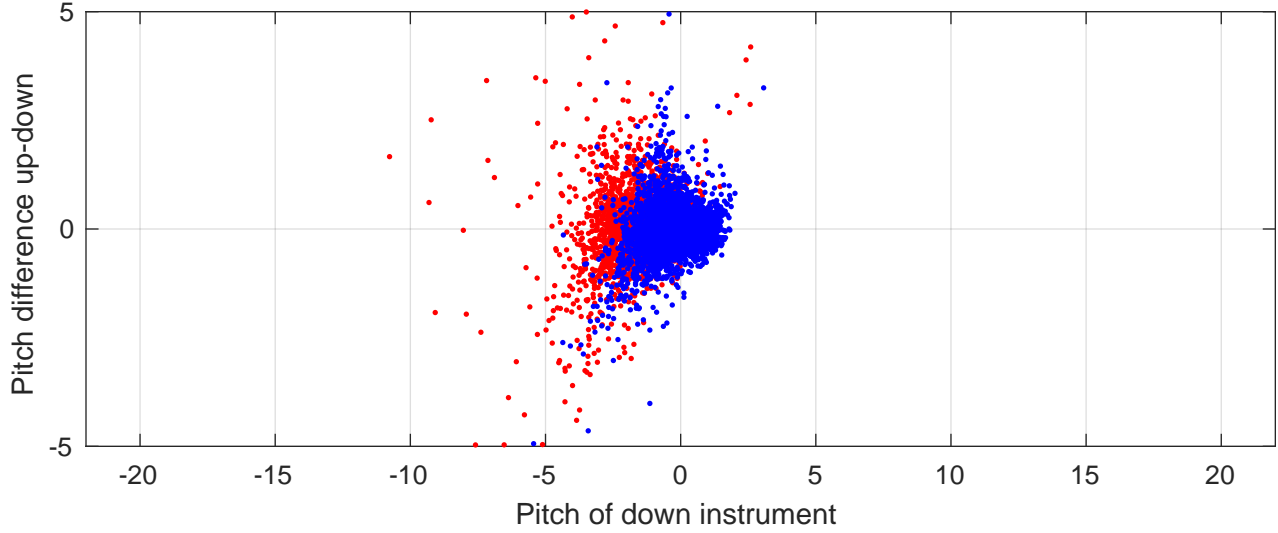

S4P station #56 (V8) Figure 6

Heading offset : -88.9107 (r/b: down/upcast)

Pitch offset : 1.9811

Roll offset : -3.088