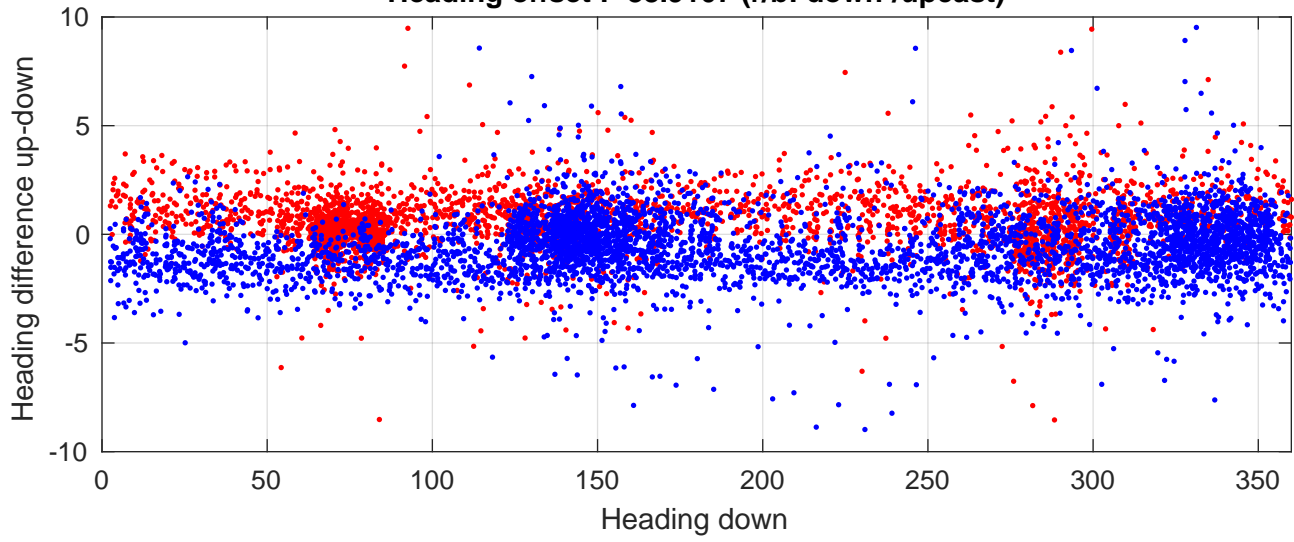

S4P station #56 (V8) Figure 6

Heading offset : -88.9107 (r/b: down/upcast)

Pitch offset : 1.9811

Roll offset : -3.088