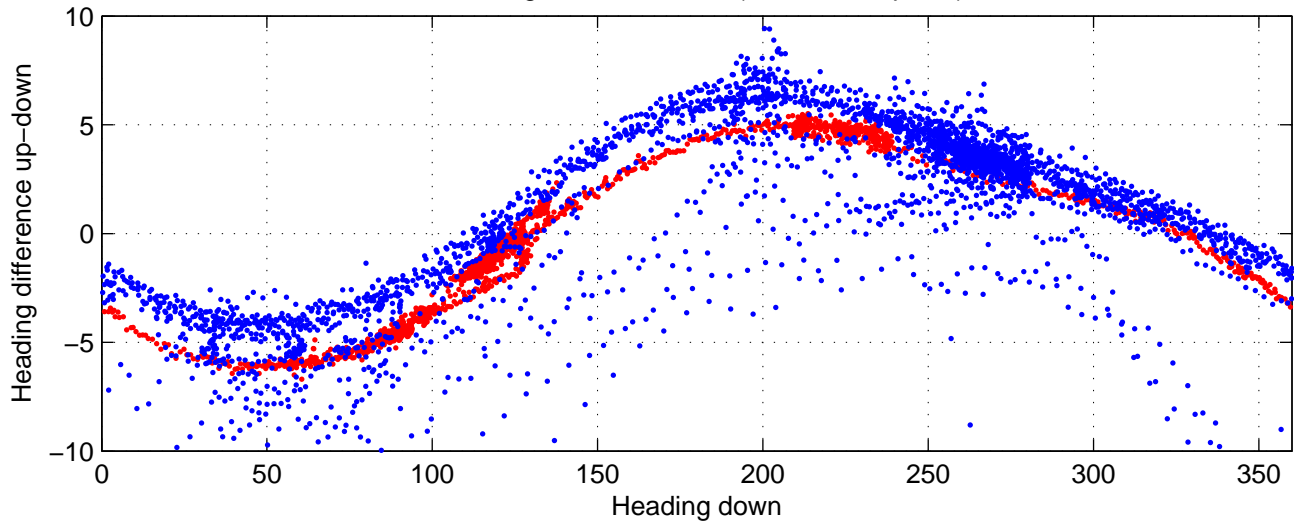

rh11231 (LADCP #133; V5) Figure 6

Heading offset : 89.1884 (r/b: down-/upcast)

Pitch offset : -0.83573

Roll offset : -1.2267