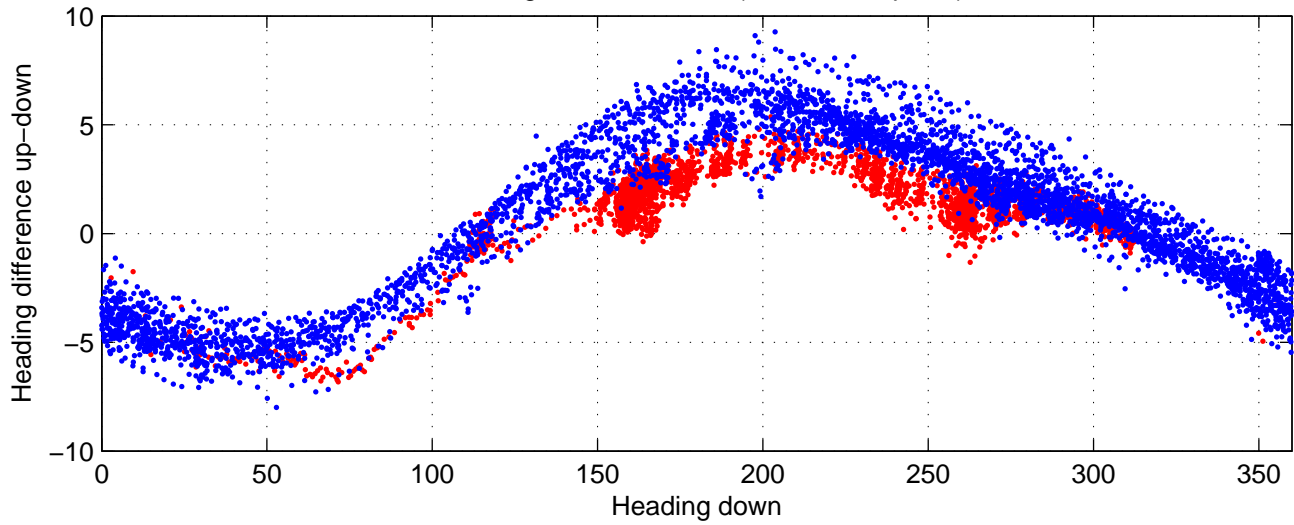

# rh11801 (LADCP #193; V5) Figure 6

Heading offset : 89.5875 (r/b: down-/upcast)

Pitch offset : -0.86461

Roll offset : -1.5338