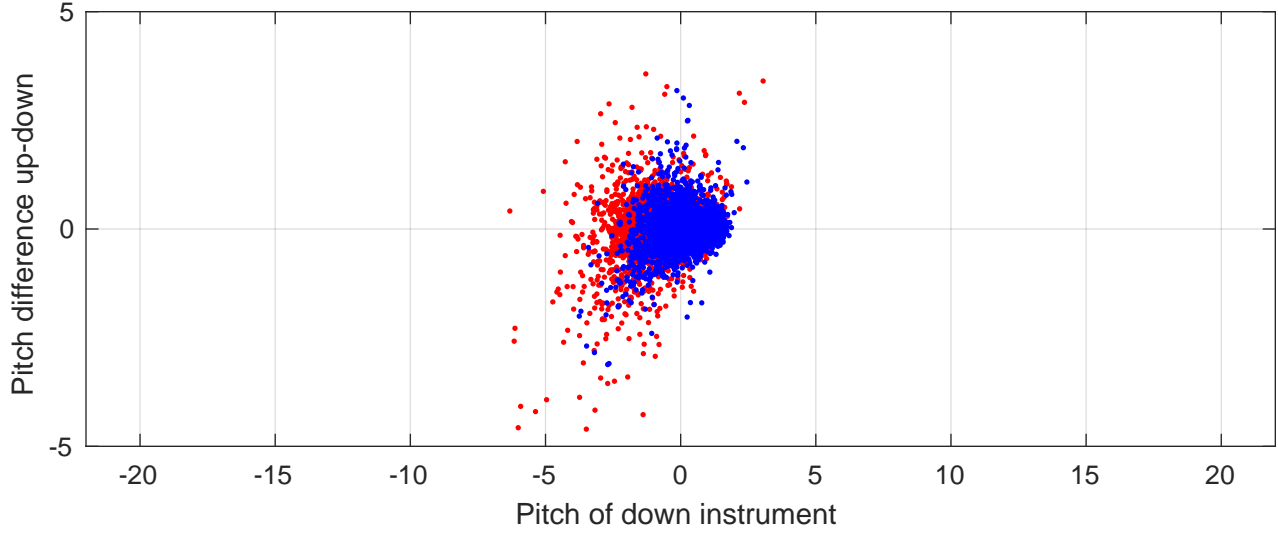

S4P station #51 (V8) Figure 6

Heading offset : -89.3545 (r/b: down/upcast)

Pitch offset : 2.0734

Roll offset : -2.8098