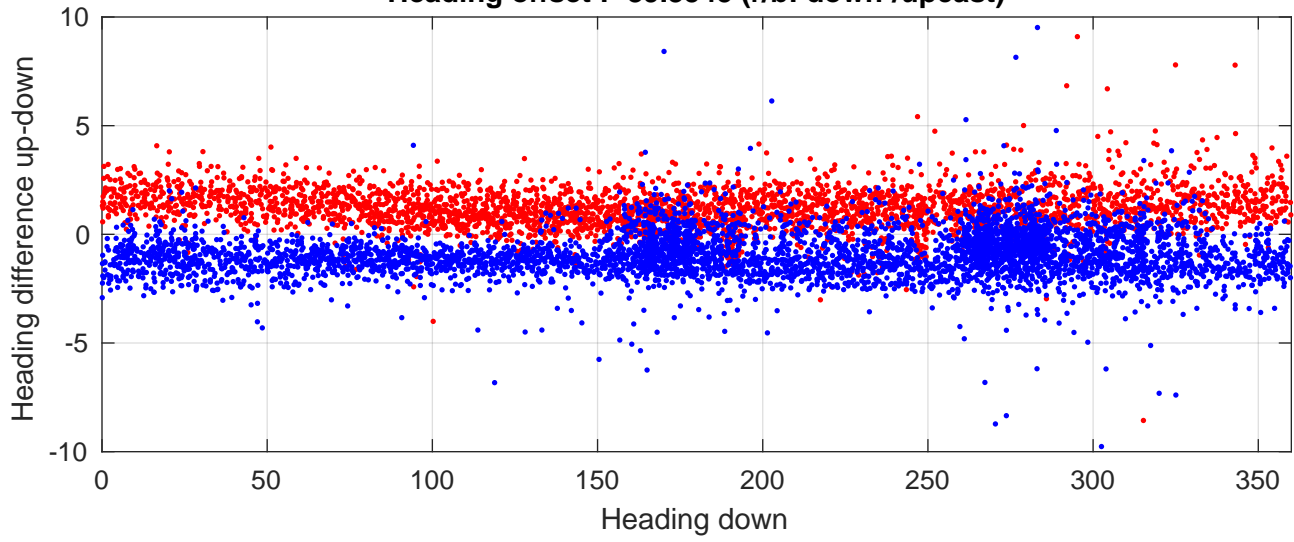

S4P station #51 (V8) Figure 6

Heading offset : -89.3545 (r/b: down/upcast)

Pitch offset : 2.0734

Roll offset : -2.8098