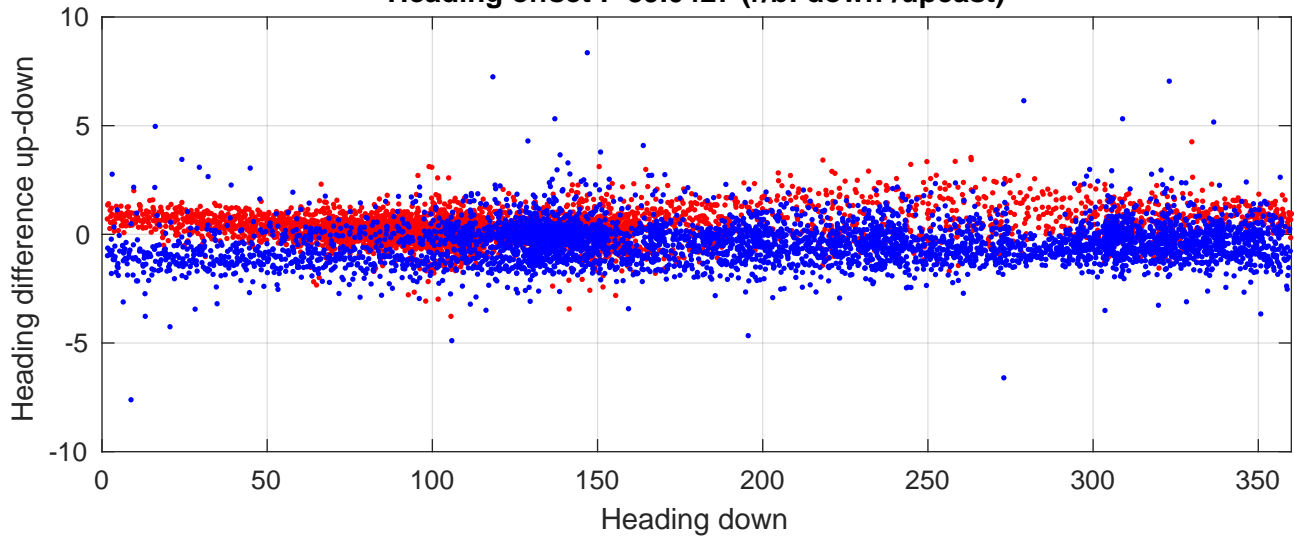

# S4P station #69 (V8) Figure 6

Heading offset : -89.0427 (r/b: down/upcast)

Pitch offset : 2.1019

Roll offset : -2.7024